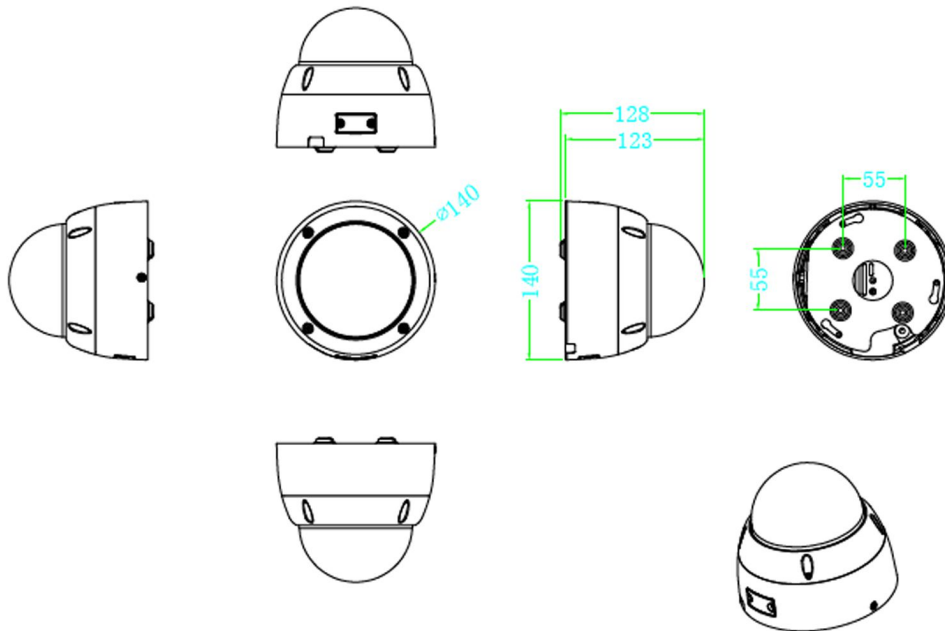

SD Card Slot	Optional External, Support Max 512GB
RS485	/
General	
Housing	IP67
Anti-cut Bracket	NO
IR Cut Filter	YES
Operation Temperature	-20°C ~ +60°C RH95% Max
Storage Temperature	-20°C ~ +60°C RH95% Max
Power Source	DC12V±10%,950mA
Dimension	φ 159 x 132 (H) mm
Weight	1.4Kgs

Made in Taiwan

CCTV

Analog Camera, IP Camera
Dome & Bullet Cameras
Hidden Cameras
4K Cameras
PTZ Cameras

**Wireless
Cameras**

Panoramic Camera
4K Action Camera | Car Cameras
Battery Cameras
WiFi Door Bells
Hidden Cameras

**Biometric
Devices**

Fingerprint | Face | Card |
Access PIN Reader
Electromagnetic Lock
Exit Button | Break Glass
Video Door Intercom

PIXELS CONNECT PTE LTD

1013, Geylang East Ave 3, #01-144 Singapore 389728

pixelsconnect@gmail.com | www.pixelsconnect.com.sg | Tel:+65 6440 0023