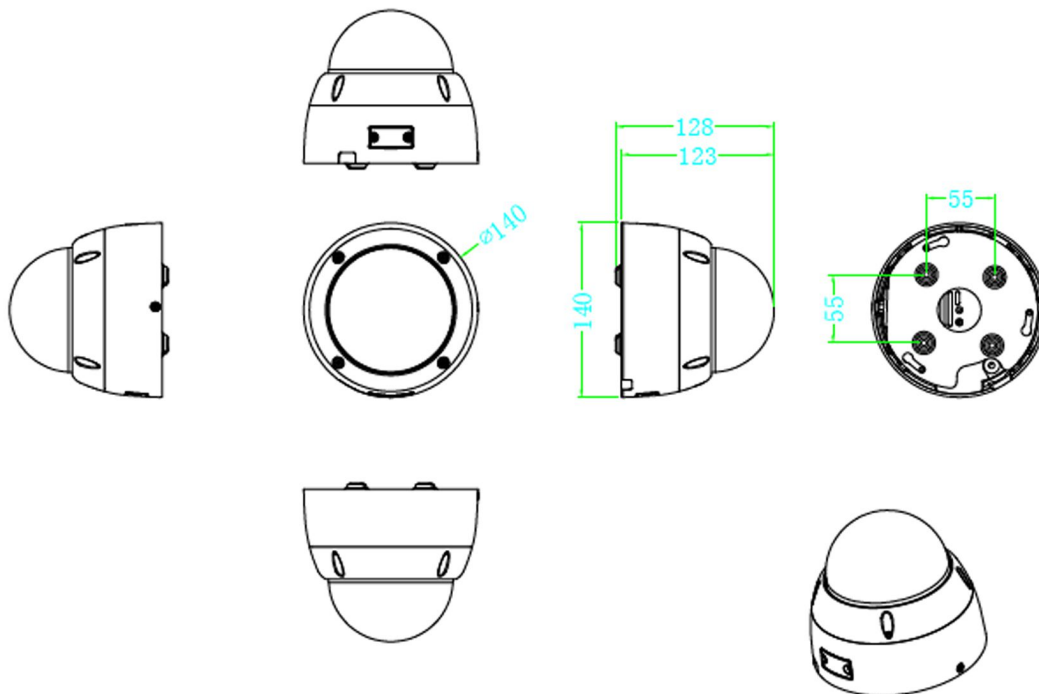

Alarm	Optional 1 Channel Input/Ouput
SD Card Slot	Optional External, Support Max 512GB
RS485	/
General	
Housing	IP67
Anti-cut Bracket	NO
IR Cut Filter	YES
Operation Temperature	-20°C ~ +60°C RH95% Max
Storage Temperature	-20°C ~ +60°C RH95% Max
Power Source	DC12V±10%,700mA
Dimension	φ 159 x 132 (H) mm
Weight	1.4Kgs

Made in Taiwan

CCTV

Analog Camera, IP Camera
Dome & Bullet Cameras
Hidden Cameras
4K Cameras
PTZ Cameras

**Wireless
Cameras**

Panoramic Camera
4K Action Camera | Car Cameras
Battery Cameras
WIFI Door Bells
Hidden Cameras

**Biometric
Devices**

Fingerprint | Face | Card |
Access PIN Reader
Electromagnetic Lock
Exit Button | Break Glass
Video Door Intercom

PIXELS CONNECT PTE LTD

1013, Geylang East Ave 3, #01-144 Singapore 389728

pixelsconnect@gmail.com | www.pixelsconnect.com.sg | Tel:+65 6440 0023