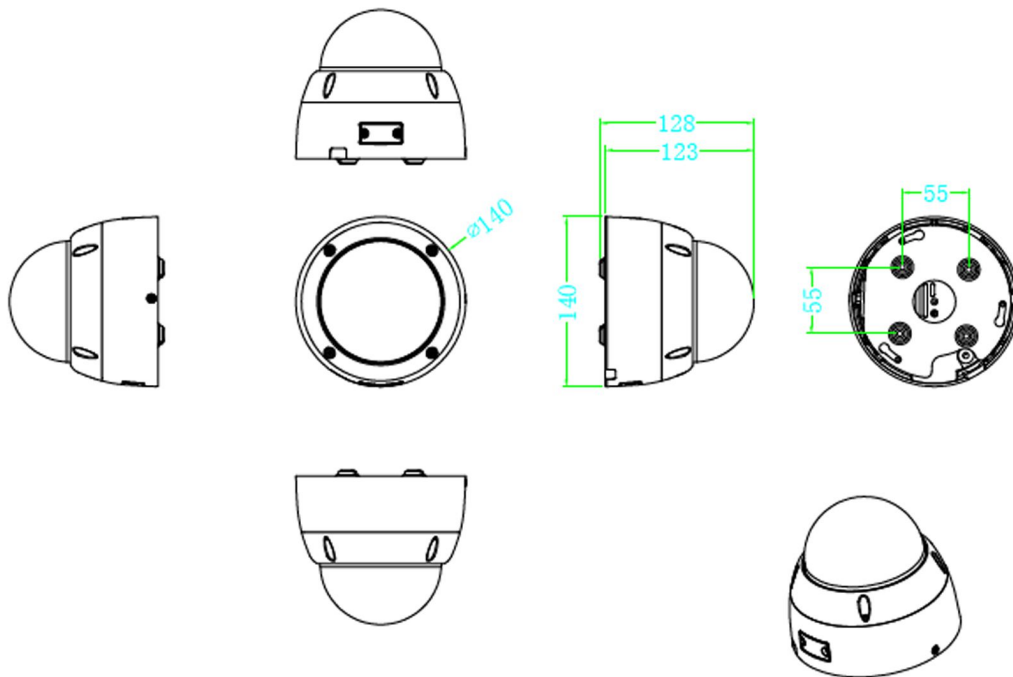

SD Card Slot	/
RS485	/
General	
Housing	IP67
Anti-cut Bracket	NO
IR Cut Filter	YES
Operation Temperature	-20°C ~ +60°C RH95% Max
Storage Temperature	-20°C ~ +60°C RH95% Max
Power Source	DC12V±10%,950mA
Dimension	φ 159 x 132 (H) mm
Weight	1.4Kgs

Made in Taiwan

CCTV

Analog Camera, IP Camera
Dome & Bullet Cameras
Hidden Cameras
4K Cameras
PTZ Cameras

**Wireless
Cameras**

Panoramic Camera
4K Action Camera | Car Cameras
Battery Cameras
WiFi Door Bells
Hidden Cameras

**Biometric
Devices**

Fingerprint | Face | Card |
Access PIN Reader
Electromagnetic Lock
Exit Button | Break Glass
Video Door Intercom

PIXELS CONNECT PTE LTD

1013, Geylang East Ave 3, #01-144 Singapore 389728

pixelsconnect@gmail.com | www.pixelsconnect.com.sg | Tel:+65 6440 0023