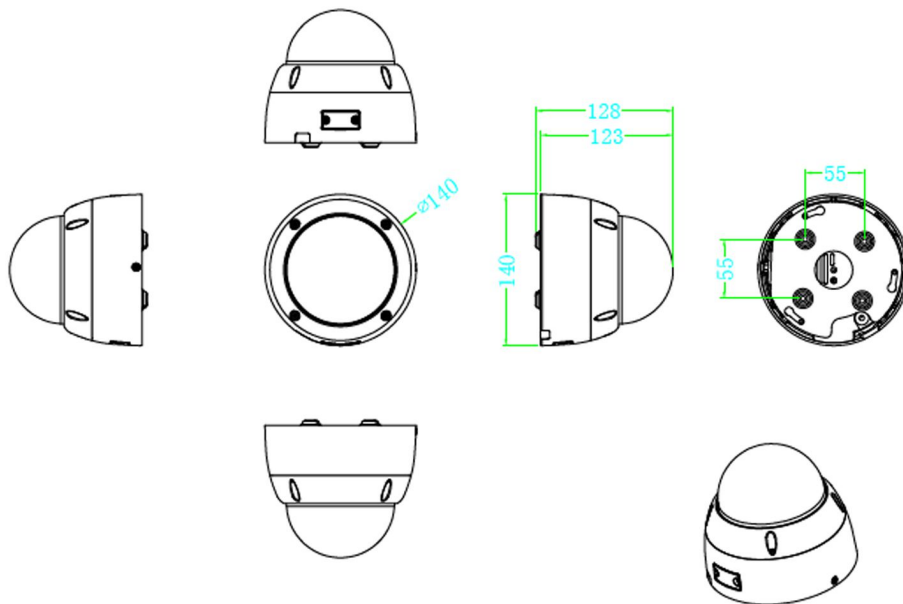

SD Card Slot	Optional External, Support Max 512G
RS485	/
General	
Housing	IP67
Anti-cut Bracket	NO
IR Cut Filter	YES
Operation Temperature	-20°C ~ +60°C RH95% Max
Storage Temperature	-20°C ~ +60°C RH95% Max
Power Source	DC12V±10%,950mA
Dimension	φ 159 x 132 (H) mm
Weight	1.4Kgs

Made in Taiwan

CCTV

Analog Camera, IP Camera
Dome & Bullet Cameras
Hidden Cameras
4K Cameras
PTZ Cameras

**Wireless
Cameras**

Panoramic Camera
4K Action Camera | Car Cameras
Battery Cameras
WiFi Door Bells
Hidden Cameras

**Biometric
Devices**

Fingerprint | Face | Card |
Access PIN Reader
Electromagnetic Lock
Exit Button | Break Glass
Video Door Intercom

PIXELS CONNECT PTE LTD

1013, Geylang East Ave 3, #01-144 Singapore 389728

pixelsconnect@gmail.com | www.pixelsconnect.com.sg | Tel:+65 6440 0023