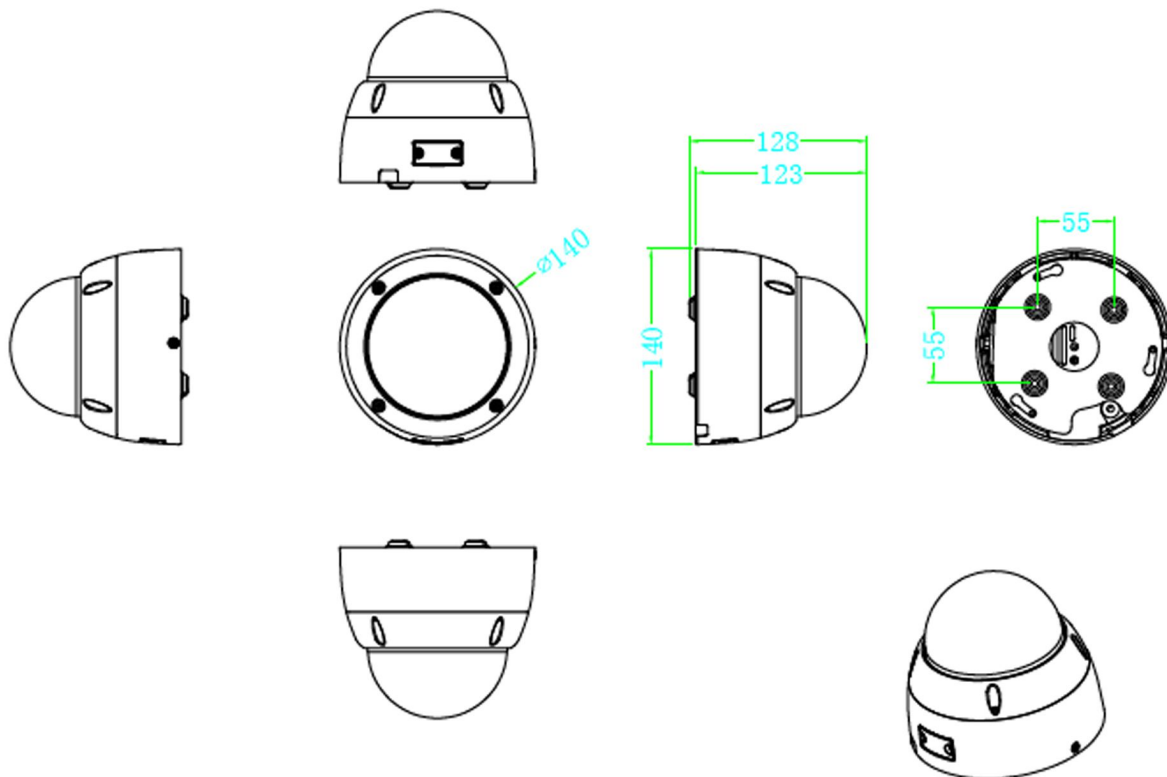

Alarm	Support 1 Channel Input/Ouput
SD Card Slot	External, Support Max 512GB,Built in 4G Storage
RS485	/
General	
Housing	IP67
Anti-cut Bracket	NO
IR Cut Filter	YES
Operation Temperature	-20°C ~ +60°C RH95% Max
Storage Temperature	-20°C ~ +60°C RH95% Max
Power Source	DC12V±10%,950mA
Dimension	∅ 115 x 113 (H) mm
Weight	1.4Kgs

Made in Taiwan

CCTV

Analog Camera, IP Camera
Dome & Bullet Cameras
Hidden Cameras
4K Cameras
PTZ Cameras

**Wireless
Cameras**

Panoramic Camera
4K Action Camera | Car Cameras
Battery Cameras
WiFi Door Bells
Hidden Cameras

**Biometric
Devices**

Fingerprint | Face | Card |
Access PIN Reader
Electromagnetic Lock
Exit Button | Break Glass
Video Door Intercom

PIXELS CONNECT PTE LTD

1013, Geylang East Ave 3, #01-144 Singapore 389728

pixelsconnect@gmail.com | www.pixelsconnect.com.sg | Tel:+65 6440 0023