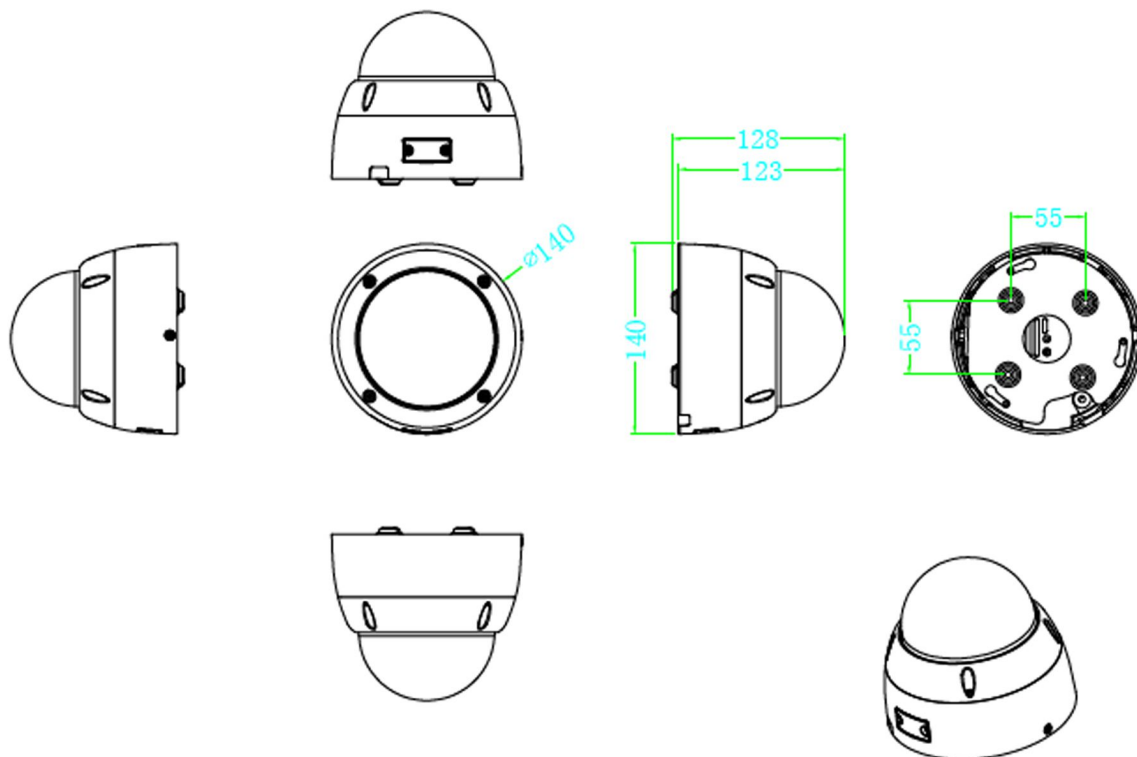

SD Card Slot	Optional External, Support Max 512GB
RS485	/
General	
Housing	IP67
Anti-cut Bracket	NO
IR Cut Filter	YES
Operation Temperature	-20°C ~ +60°C RH95% Max
Storage Temperature	-20°C ~ +60°C RH95% Max
Power Source	DC12V±10%,950mA
Dimension	φ159 x 132(H)mm
Weight	1.4Kgs

Made in Taiwan

CCTV

Analog Camera, IP Camera
Dome & Bullet Cameras
Hidden Cameras
4K Cameras
PTZ Cameras

**Wireless
Cameras**

Panoramic Camera
4K Action Camera | Car Cameras
Battery Cameras
WiFi Door Bells
Hidden Cameras

**Biometric
Devices**

Fingerprint | Face | Card |
Access PIN Reader
Electromagnetic Lock
Exit Button | Break Glass
Video Door Intercom

PIXELS CONNECT PTE LTD

1013, Geylang East Ave 3, #01-144 Singapore 389728

pixelsconnect@gmail.com | www.pixelsconnect.com.sg | Tel:+65 6440 0023