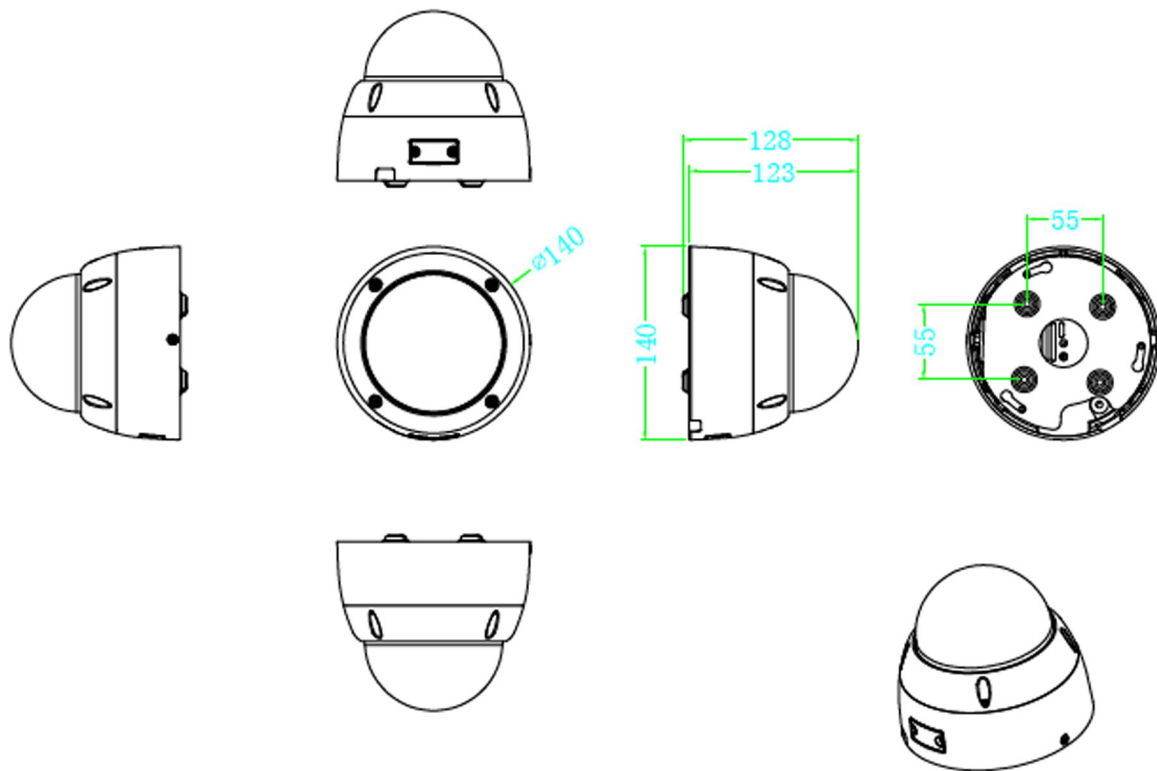

RS485	/
General	
Housing	IP67
Anti-cut Bracket	NO
IR Cut Filter	YES
Operation Temperature	-20°C ~ +60°C RH95% Max
Storage Temperature	-20°C ~ +60°C RH95% Max
Power Source	DC12V±10%,950mA
Dimension	φ 159 x 132 (H) mm
Weight	1.4Kgs

Made in Taiwan

CCTV

Analog Camera, IP Camera
Dome & Bullet Cameras
Hidden Cameras
4K Cameras
PTZ Cameras

**Wireless
Cameras**

Panoramic Camera
4K Action Camera | Car Cameras
Battery Cameras
WiFi Door Bells
Hidden Cameras

**Biometric
Devices**

Fingerprint | Face | Card |
Access PIN Reader
Electromagnetic Lock
Exit Button | Break Glass
Video Door Intercom

PIXELS CONNECT PTE LTD

1013, Geylang East Ave 3, #01-144 Singapore 389728

pixelsconnect@gmail.com | www.pixelsconnect.com.sg | Tel:+65 6440 0023