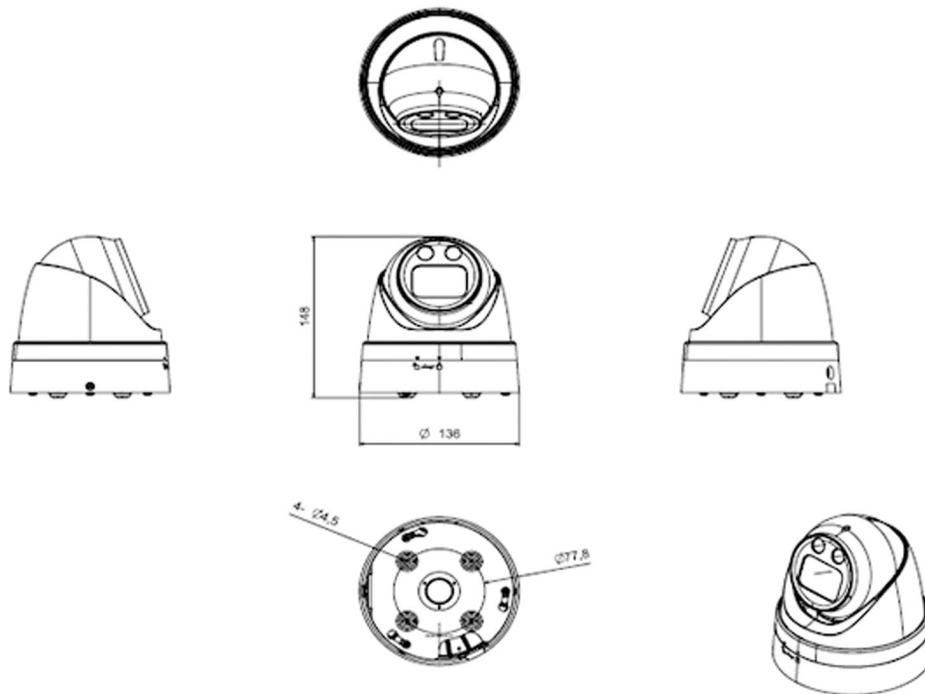

Alarm	Optional 1 Channel Input/Output
SD Card Slot	Optional External, Support Max 512GB,Built in 4G Storage
RS485	/
General	
Housing	IP67
Anti-cut Bracket	NO
IR Cut Filter	YES
Operation Temperature	-20°C ~ +60°C RH95% Max
Storage Temperature	-20°C ~ +60°C RH95% Max
Power Source	DC12V±10%,700mA
Dimension	∅ 136 x 148 (H) mm
Weight	1.7Kgs

Made in Taiwan

CCTV

Analog Camera, IP Camera
Dome & Bullet Cameras
Hidden Cameras
4K Cameras
PTZ Cameras

**Wireless
Cameras**

Panoramic Camera
4K Action Camera | Car Cameras
Battery Cameras
WiFi Door Bells
Hidden Cameras

**Biometric
Devices**

Fingerprint | Face | Card |
Access PIN Reader
Electromagnetic Lock
Exit Button | Break Glass
Video Door Intercom

PIXELS CONNECT PTE LTD

1013, Geylang East Ave 3, #01-144 Singapore 389728

pixelsconnect@gmail.com | www.pixelsconnect.com.sg | Tel:+65 6440 0023