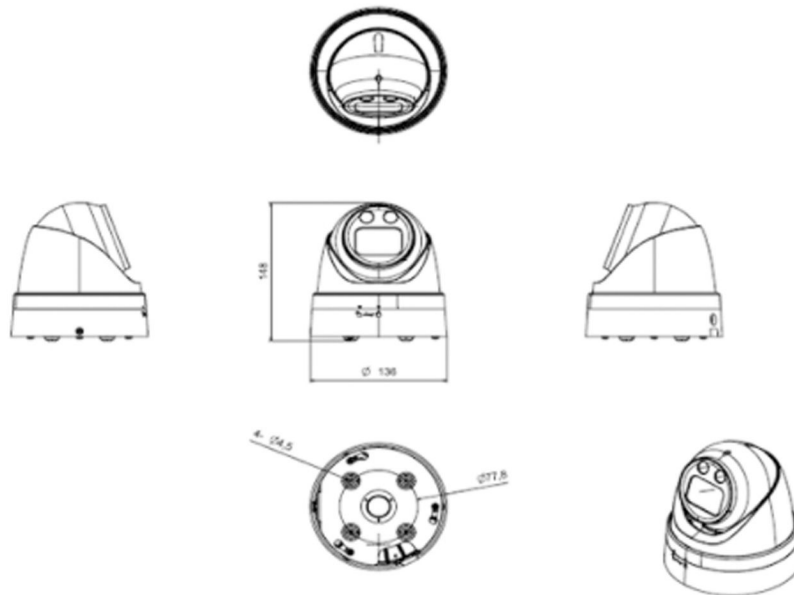

Alarm	Optional 1 Channel Input/Ouput
SD Card Slot	Optional External, Support Max 512GB
RS485	/
General	
Housing	IP67
Anti-cut Bracket	NO
IR Cut Filter	YES
Operation Temperature	-20°C ~ +60°C RH95% Max
Storage Temperature	-20°C ~ +60°C RH95% Max
Power Source	DC12V±10%,700mA
Dimension	∅ 136 x 148 (H) mm
Weight	1.7Kgs

Made in Taiwan

Analog Camera, IP Camera
Dome & Bullet Cameras
Hidden Cameras
4K Cameras
PTZ Cameras

Panoramic Camera
4K Action Camera | Car Cameras
Battery Cameras
WiFi Door Bells
Hidden Cameras

Fingerprint | Face | Card |
Access PIN Reader
Electromagnetic Lock
Exit Button | Break Glass
Video Door Intercom

PIXELS CONNECT PTE LTD

1013, Geylang East Ave 3, #01-144 Singapore 389728

pixelsconnect@gmail.com | www.pixelsconnect.com.sg | Tel:+65 6440 0023