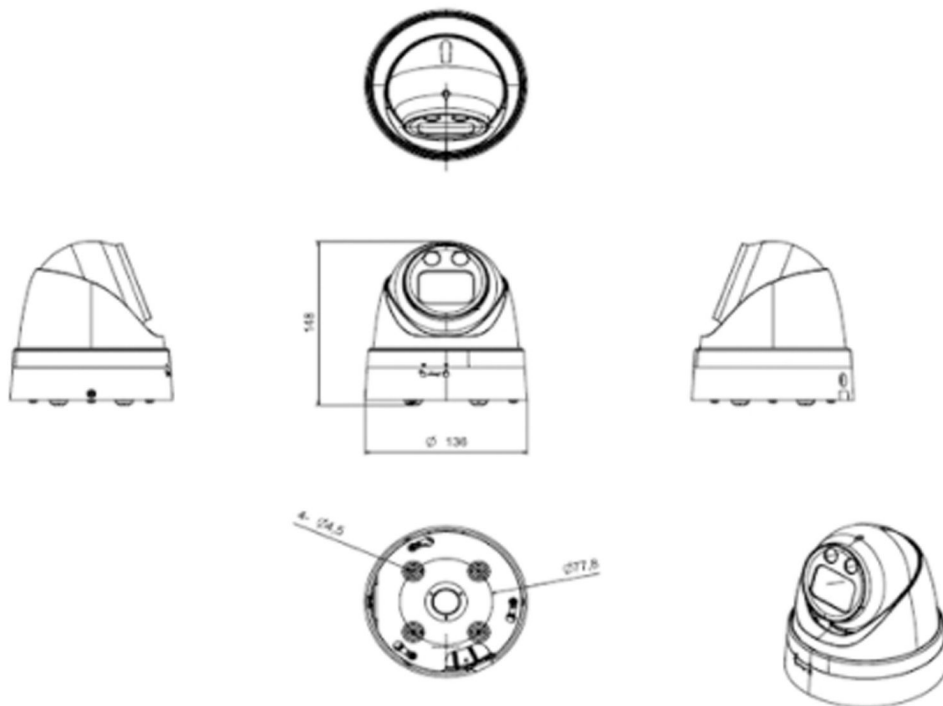

SD Card Slot	Optional External, Support Max 512GB
RS485	/
General	
Housing	IP67
Anti-cut Bracket	NO
IR Cut Filter	YES
Operation Temperature	-20°C ~ +60°C RH95% Max
Storage Temperature	-20°C ~ +60°C RH95% Max
Power Source	DC12V±10%,700mA
Dimension	∅ 136 x 148 (H) mm
Weight	1.7Kgs

Made in Taiwan

CCTV

Analog Camera, IP Camera
Dome & Bullet Cameras
Hidden Cameras
4K Cameras
PTZ Cameras

**Wireless
Cameras**

Panoramic Camera
4K Action Camera | Car Cameras
Battery Cameras
WiFi Door Bells
Hidden Cameras

**Biometric
Devices**

Fingerprint | Face | Card |
Access PIN Reader
Electromagnetic Lock
Exit Button | Break Glass
Video Door Intercom

PIXELS CONNECT PTE LTD

1013, Geylang East Ave 3, #01-144 Singapore 389728

pixelsconnect@gmail.com | www.pixelsconnect.com.sg | Tel:+65 6440 0023