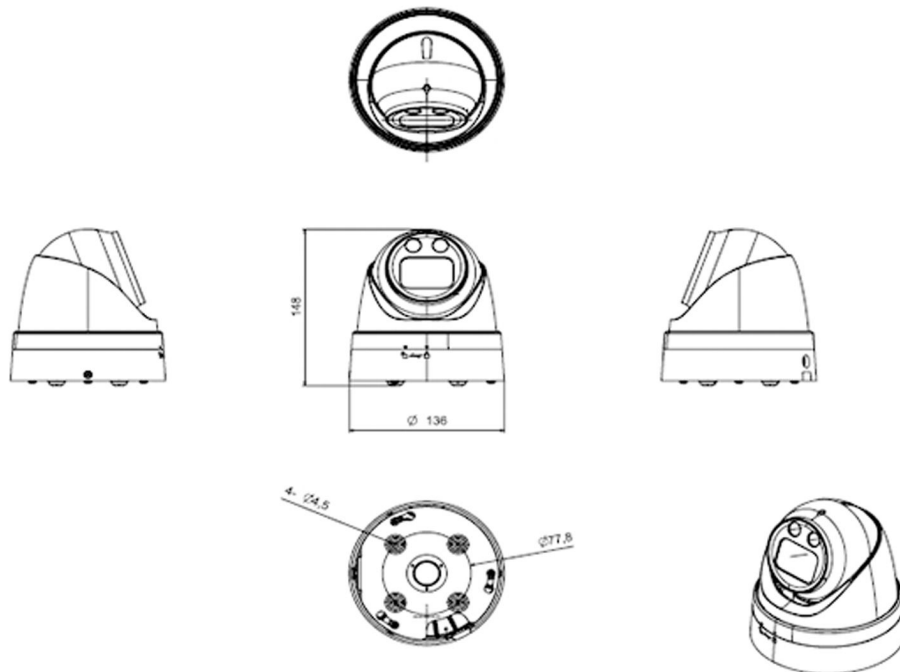

SD Card Slot	Optional External, Support Max 512GB
RS485	/
General	
Housing	IP67
Anti-cut Bracket	NO
IR Cut Filter	YES
Operation Temperature	-20°C ~ +60°C RH95% Max
Storage Temperature	-20°C ~ +60°C RH95% Max
Power Source	DC12V±10%,700mA
Dimension	∅ 136 x 148 (H) mm
Weight	1.7Kgs

Made in Taiwan

CCTV

Analog Camera, IP Camera
Dome & Bullet Cameras
Hidden Cameras
4K Cameras
PTZ Cameras

**Wireless
Cameras**

Panoramic Camera
4K Action Camera | Car Cameras
Battery Cameras
WiFi Door Bells
Hidden Cameras

**Biometric
Devices**

Fingerprint | Face | Card |
Access PIN Reader
Electromagnetic Lock
Exit Button | Break Glass
Video Door Intercom

PIXELS CONNECT PTE LTD

1013, Geylang East Ave 3, #01-144 Singapore 389728

pixelsconnect@gmail.com | www.pixelsconnect.com.sg | Tel:+65 6440 0023