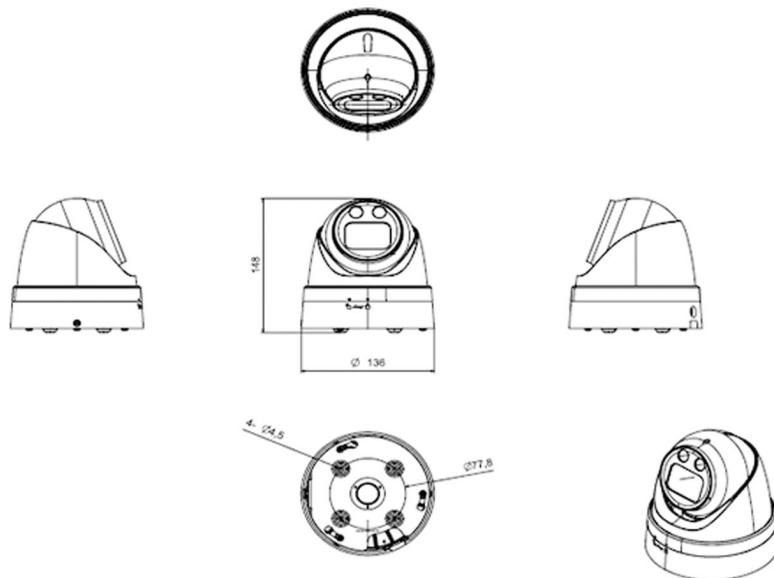

Alarm	Optional 1 Channel Input/Output
SD Card Slot	Optional External, Support Max 512GB
RS485	/
General	
Housing	IP67
Anti-cut Bracket	NO
IR Cut Filter	YES
Operation Temperature	-20°C ~ +60°C RH95% Max
Storage Temperature	-20°C ~ +60°C RH95% Max
Power Source	DC12V±10%,700mA
Dimension	∅ 136 x 148 (H) mm
Weight	1.7Kgs

Made in Taiwan

CCTV

Analog Camera, IP Camera
Dome & Bullet Cameras
Hidden Cameras
4K Cameras
PTZ Cameras

**Wireless
Cameras**

Panoramic Camera
4K Action Camera | Car Cameras
Battery Cameras
WiFi Door Bells
Hidden Cameras

**Biometric
Devices**

Fingerprint | Face | Card |
Access PIN Reader
Electromagnetic Lock
Exit Button | Break Glass
Video Door Intercom

PIXELS CONNECT PTE LTD

1013, Geylang East Ave 3, #01-144 Singapore 389728

pixelsconnect@gmail.com | www.pixelsconnect.com.sg | Tel:+65 6440 0023