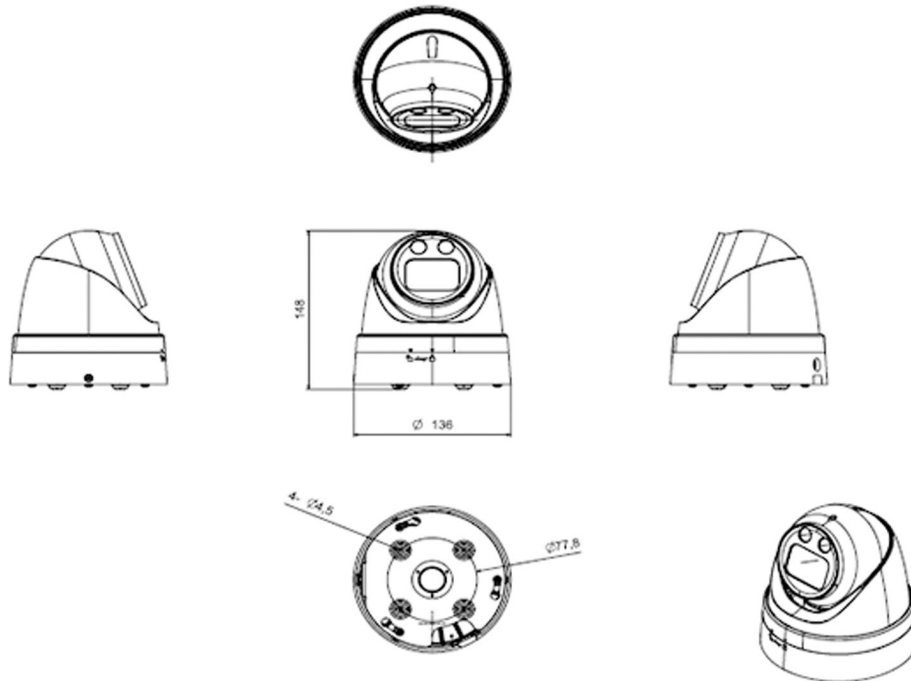

Alarm	Optional 1 Channel Input/Output
SD Card Slot	Optional External, Support Max 512GB,Built in 4G Storage
RS485	/
General	
Housing	IP67
Anti-cut Bracket	NO
IR Cut Filter	YES
Operation Temperature	-20°C ~ +60°C RH95% Max
Storage Temperature	-20°C ~ +60°C RH95% Max
Power Source	DC12V±10%,700mA
Dimension	∅ 136 x 148 (H) mm
Weight	1.7Kgs

Made in Taiwan

Analog Camera, IP Camera
Dome & Bullet Cameras
Hidden Cameras
4K Cameras
PTZ Cameras

Panoramic Camera
4K Action Camera | Car Cameras
Battery Cameras
WiFi Door Bells
Hidden Cameras

Fingerprint | Face | Card |
Access PIN Reader
Electromagnetic Lock
Exit Button | Break Glass
Video Door Intercom

PIXELS CONNECT PTE LTD

1013, Geylang East Ave 3, #01-144 Singapore 389728

pixelsconnect@gmail.com | www.pixelsconnect.com.sg | Tel:+65 6440 0023