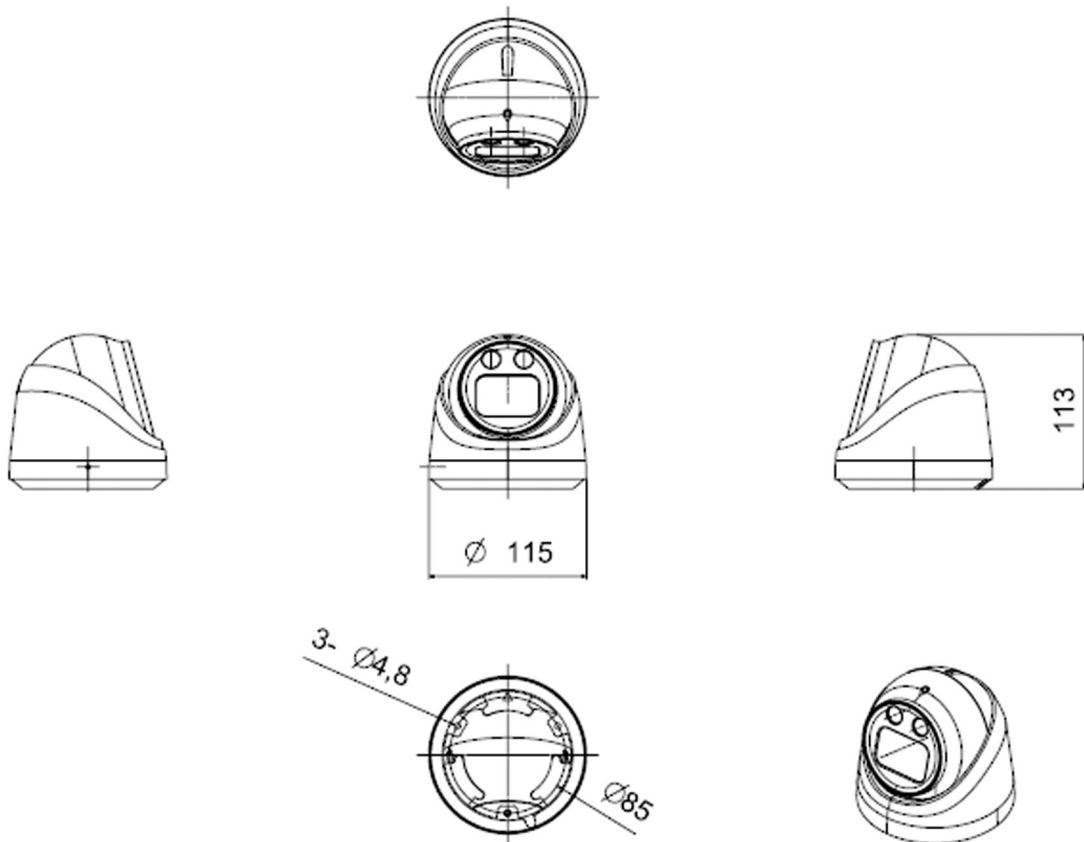

Alarm	Optional 1 Channel Input/Ouput
SD Card Slot	Optional External, Support Max 512GB,Built in 4G Storage
RS485	/
General	
Housing	IP67
Anti-cut Bracket	NO
IR Cut Filter	YES
Operation Temperature	-20°C ~ +60°C RH95% Max
Storage Temperature	-20°C ~ +60°C RH95% Max
Power Source	DC12V±10%,700mA
Dimension	∅ 115 x 113 (H) mm
Weight	800g

Made in Taiwan

CCTV

Analog Camera, IP Camera
Dome & Bullet Cameras
Hidden Cameras
4K Cameras
PTZ Cameras

**Wireless
Cameras**

Panoramic Camera
4K Action Camera | Car Cameras
Battery Cameras
WiFi Door Bells
Hidden Cameras

**Biometric
Devices**

Fingerprint | Face | Card |
Access PIN Reader
Electromagnetic Lock
Exit Button | Break Glass
Video Door Intercom

PIXELS CONNECT PTE LTD

1013, Geylang East Ave 3, #01-144 Singapore 389728

pixelsconnect@gmail.com | www.pixelsconnect.com.sg | Tel:+65 6440 0023