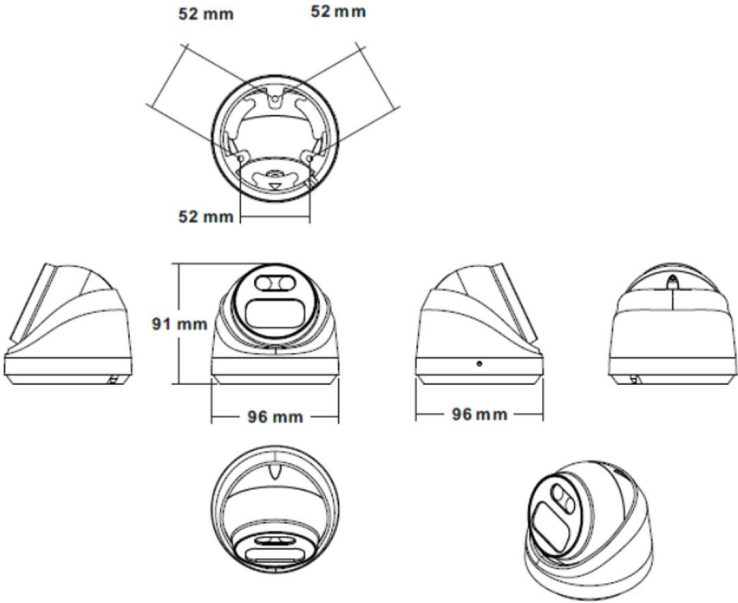

Alarm	Optional 1 Channel Input/Output
SD Card Slot	Optional External, Support Max 512GB
RS485	/
General	
Housing	IP67
Anti-cut Bracket	NO
IR Cut Filter	YES
Operation Temperature	-20°C ~ +60°C RH95% Max
Storage Temperature	-20°C ~ +60°C RH95% Max
Power Source	DC12V±10%,1000mA
Dimension	∅ 109 x 93 (H) mm
Weight	800g

Made In Taiwan

Analog Camera, IP Camera
Dome & Bullet Cameras
Hidden Cameras
4K Cameras
PTZ Cameras

Panoramic Camera
4K Action Camera | Car Cameras
Battery Cameras
WiFi Door Bells
Hidden Cameras

PIXELS CONNECT PTE LTD

1013, Geylang East Ave 3, #01-144 Singapore 389728
pixelsconnect@gmail.com | www.pixelsconnect.com.sg | Tel:+65 6440 0023