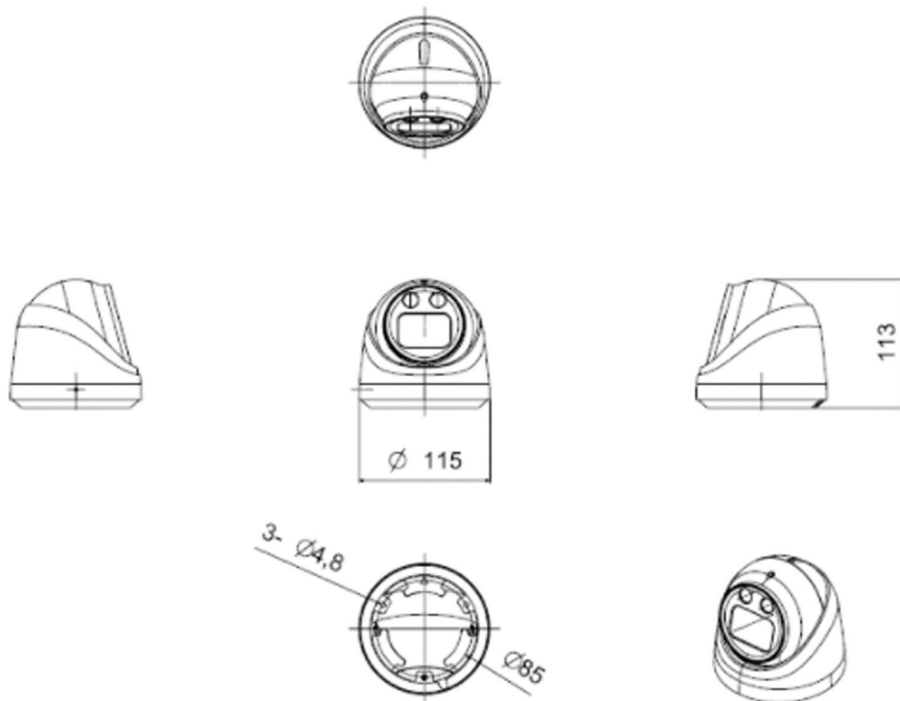

Alarm	Optional 1 Channel Input/Output
SD Card Slot	Optional External, Support Max 512GB
RS485	/
General	
Housing	IP67
Anti-cut Bracket	NO
IR Cut Filter	YES
Operation Temperature	-20°C ~ +60°C RH95% Max
Storage Temperature	-20°C ~ +60°C RH95% Max
Power Source	DC12V±10%,700mA
Dimension	∅ 115 x 113(H) mm
Weight	800g

Made in Taiwan

CCTV

Analog Camera, IP Camera
Dome & Bullet Cameras
Hidden Cameras
4K Cameras
PTZ Cameras

**Wireless
Cameras**

Panoramic Camera
4K Action Camera | Car Cameras
Battery Cameras
WiFi Door Bells
Hidden Cameras

**Biometric
Devices**

Fingerprint | Face | Card |
Access PIN Reader
Electromagnetic Lock
Exit Button | Break Glass
Video Door Intercom

PIXELS CONNECT PTE LTD

1013, Geylang East Ave 3, #01-144 Singapore 389728

pixelsconnect@gmail.com | www.pixelsconnect.com.sg | Tel:+65 6440 0023