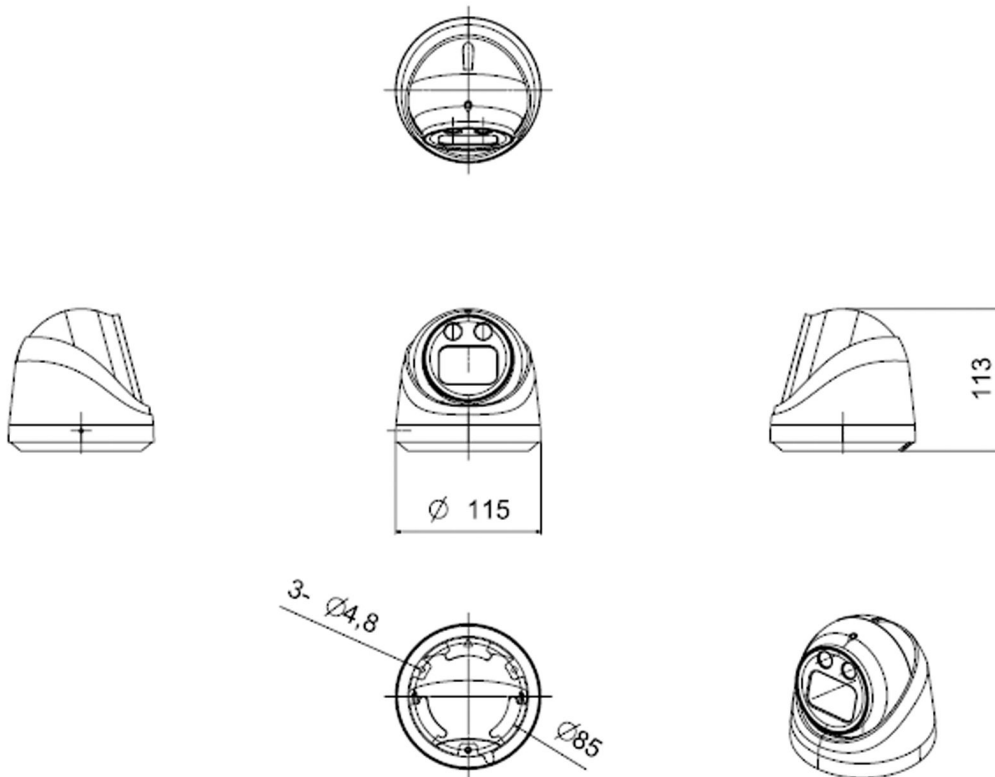

SD Card Slot	Optional External, Support Max 512GB
RS485	/
General	
Housing	IP67
Anti-cut Bracket	NO
IR Cut Filter	YES
Operation Temperature	-20°C ~ +60°C RH95% Max
Storage Temperature	-20°C ~ +60°C RH95% Max
Power Source	DC12V±10%,700mA
Dimension	∅ 115 x 113 (H) mm
Weight	800g

Made in Taiwan

Analog Camera, IP Camera
Dome & Bullet Cameras
Hidden Cameras
4K Cameras
PTZ Cameras

Panoramic Camera
4K Action Camera | Car Cameras
Battery Cameras
WiFi Door Bells
Hidden Cameras

Fingerprint | Face | Card |
Access PIN Reader
Electromagnetic Lock
Exit Button | Break Glass
Video Door Intercom

PIXELS CONNECT PTE LTD

1013, Geylang East Ave 3, #01-144 Singapore 389728

pixelsconnect@gmail.com | www.pixelsconnect.com.sg | Tel:+65 6440 0023