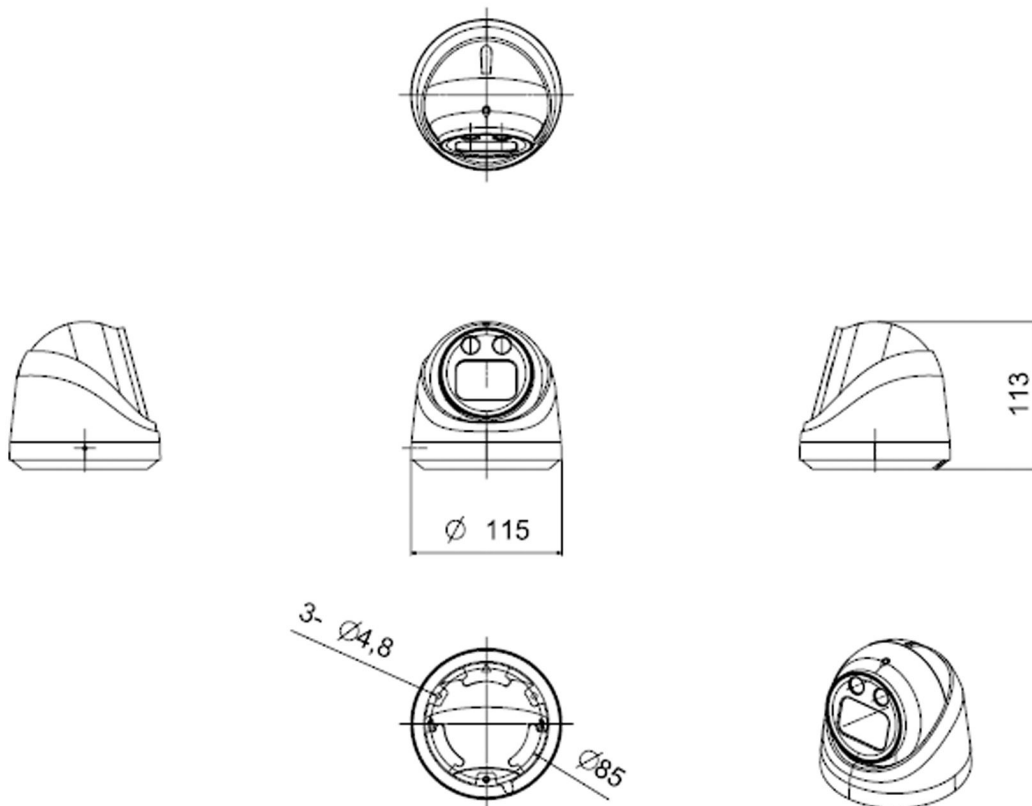

Alarm	Optional 1 Channel Input/Output
SD Card Slot	Optional External, Support Max 512GB, Built in 4G Storage
RS485	/
General	
Housing	IP67
Anti-cut Bracket	NO
IR Cut Filter	YES
Operation Temperature	-20°C ~ +60°C RH95% Max
Storage Temperature	-20°C ~ +60°C RH95% Max
Power Source	DC12V±10%, 700mA
Dimension	∅ 115 x 113 (H) mm
Weight	800g

Made in Taiwan

CCTV

Analog Camera, IP Camera
Dome & Bullet Cameras
Hidden Cameras
4K Cameras
PTZ Cameras

**Wireless
Cameras**

Panoramic Camera
4K Action Camera | Car Cameras
Battery Cameras
WiFi Door Bells
Hidden Cameras

**Biometric
Devices**

Fingerprint | Face | Card |
Access PIN Reader
Electromagnetic Lock
Exit Button | Break Glass
Video Door Intercom

PIXELS CONNECT PTE LTD

1013, Geylang East Ave 3, #01-144 Singapore 389728

pixelsconnect@gmail.com | www.pixelsconnect.com.sg | Tel:+65 6440 0023