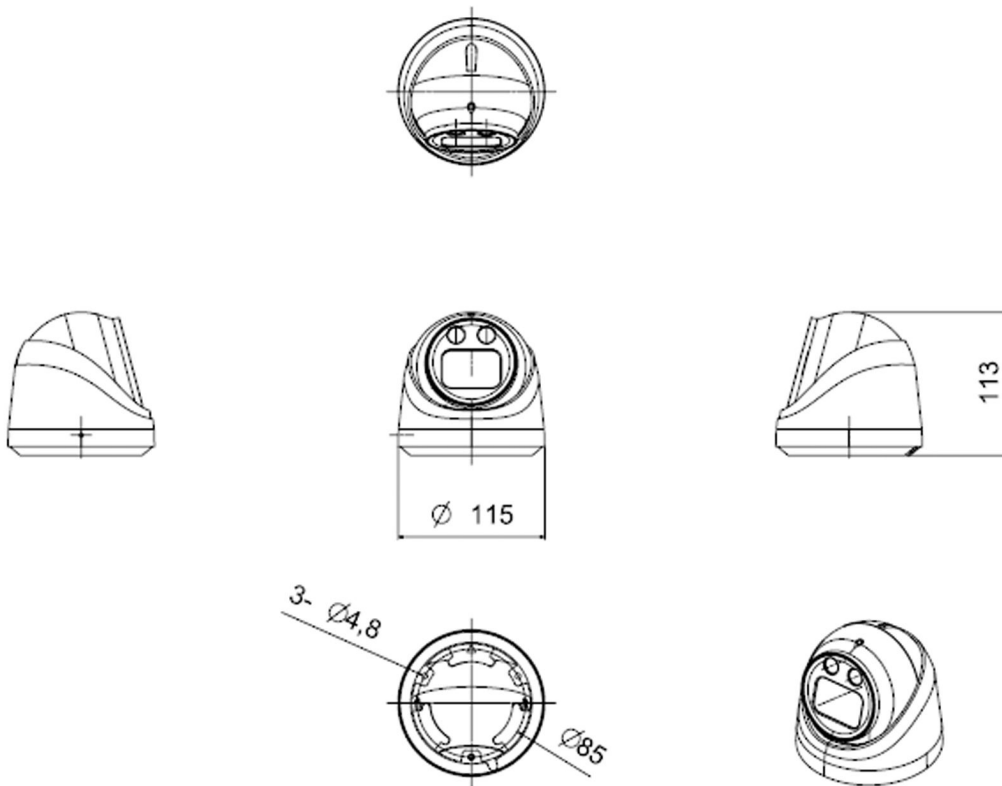

Alarm	Optional 1 Channel Input/Ouput
SD Card Slot	Optional External, Support Max 512GB,Built in 4G Storage
RS485	/
General	
Housing	IP67
Anti-cut Bracket	NO
IR Cut Filter	YES
Operation Temperature	-20°C ~ +60°C RH95% Max
Storage Temperature	-20°C ~ +60°C RH95% Max
Power Source	DC12V±10%,700mA
Dimension	∅ 115 x 113 (H) mm
Weight	800g

Made in Taiwan

CCTV

Analog Camera, IP Camera
Dome & Bullet Cameras
Hidden Cameras
4K Cameras
PTZ Cameras

**Wireless
Cameras**

Panoramic Camera
4K Action Camera | Car Cameras
Battery Cameras
WiFi Door Bells
Hidden Cameras

**Biometric
Devices**

Fingerprint | Face | Card |
Access PIN Reader
Electromagnetic Lock
Exit Button | Break Glass
Video Door Intercom

PIXELS CONNECT PTE LTD

1013, Geylang East Ave 3, #01-144 Singapore 389728

pixelsconnect@gmail.com | www.pixelsconnect.com.sg | Tel:+65 6440 0023