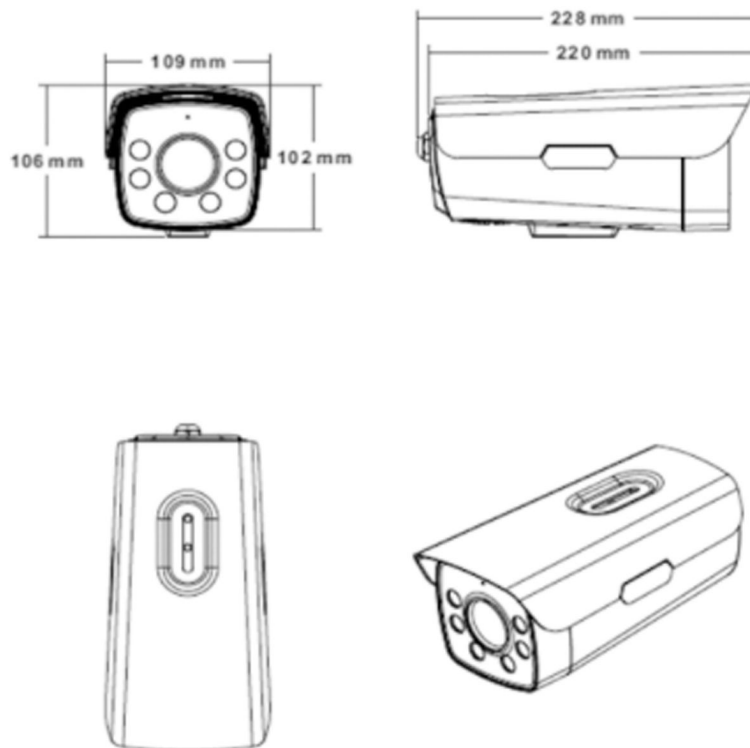

Alarm	1 Channel Input/Ouput
SD Card Slot	External, Support Max 512GB,Built in 4G Storage
RS485	/
General	
Housing	IP67
Anti-cut Bracket	YES
IR Cut Filter	YES
Operation Temperature	-30°C ~ +60°C RH95% Max
Storage Temperature	-20°C ~ +60°C RH95% Max
Power Source	DC12V±10%,1100mA
Dimension	220 (W) x 109 (H) x 106 (D) mm
Weight	2.15Kgs

Made in Taiwan

Analog Camera, IP Camera
Dome & Bullet Cameras
Hidden Cameras
4K Cameras
PTZ Cameras

Panoramic Camera
4K Action Camera | Car Cameras
Battery Cameras
WiFi Door Bells
Hidden Cameras

Fingerprint | Face | Card |
Access PIN Reader
Electromagnetic Lock
Exit Button | Break Glass
Video Door Intercom

PIXELS CONNECT PTE LTD

1013, Geylang East Ave 3, #01-144 Singapore 389728

pixelsconnect@gmail.com | www.pixelsconnect.com.sg | Tel:+65 6440 0023