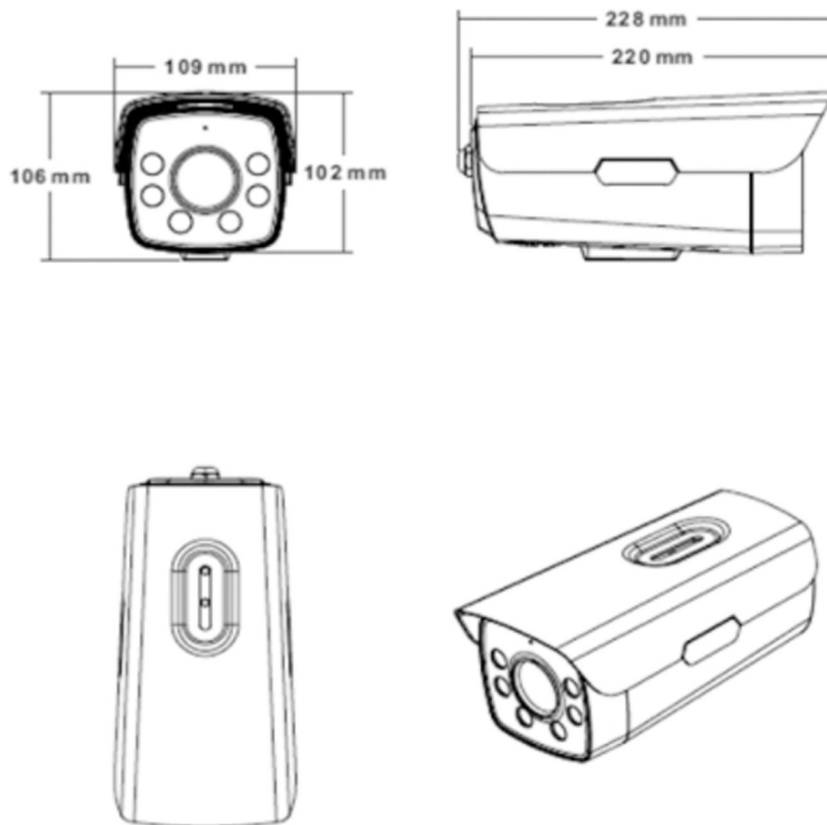

SD Card Slot	Optional External, Support Max 512GB
RS485	/
General	
Housing	IP67
Anti-cut Bracket	YES
IR Cut Filter	YES
Operation Temperature	-20°C ~ +60°C RH95% Max
Storage Temperature	-20°C ~ +60°C RH95% Max
Power Source	DC12V±10%,1100mA
Dimension	220 (W) x 109 (H) x 106 (D) mm
Weight	2.15Kgs

Made in Taiwan

Analog Camera, IP Camera
Dome & Bullet Cameras
Hidden Cameras
4K Cameras
PTZ Cameras

Panoramic Camera
4K Action Camera | Car Cameras
Battery Cameras
WiFi Door Bells
Hidden Cameras

Fingerprint | Face | Card |
Access PIN Reader
Electromagnetic Lock
Exit Button | Break Glass
Video Door Intercom

PIXELS CONNECT PTE LTD

1013, Geylang East Ave 3, #01-144 Singapore 389728

pixelsconnect@gmail.com | www.pixelsconnect.com.sg | Tel:+65 6440 0023