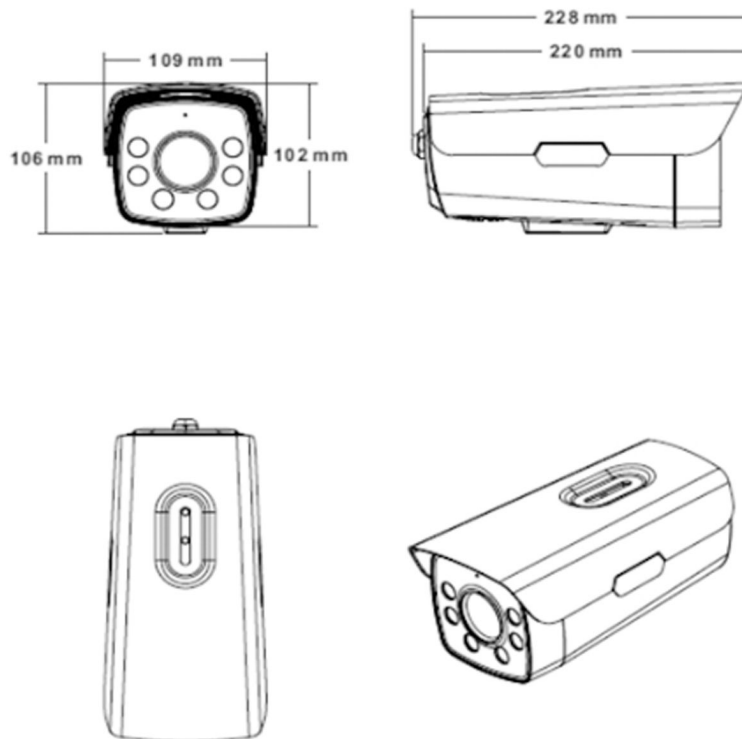

Alarm	Optional 1 Channel Input/Output
SD Card Slot	Optional External, Support Max 512GB,Built in 4G Storage
RS485	/
General	
Housing	IP67
Anti-cut Bracket	YES
IR Cut Filter	YES
Operation Temperature	-30°C ~ +60°C RH95% Max
Storage Temperature	-20°C ~ +60°C RH95% Max
Power Source	DC12V±10%,1100mA
Dimension	220 (W) x 109 (H) x 106 (D)mm
Weight	2.15Kgs

Made in Taiwan

CCTV

Analog Camera, IP Camera
Dome & Bullet Cameras
Hidden Cameras
4K Cameras
PTZ Cameras

**Wireless
Cameras**

Panoramic Camera
4K Action Camera | Car Cameras
Battery Cameras
WiFi Door Bells
Hidden Cameras

**Biometric
Devices**

Fingerprint | Face | Card |
Access PIN Reader
Electromagnetic Lock
Exit Button | Break Glass
Video Door Intercom

PIXELS CONNECT PTE LTD

1013, Geylang East Ave 3, #01-144 Singapore 389728

pixelsconnect@gmail.com | www.pixelsconnect.com.sg | Tel:+65 6440 0023