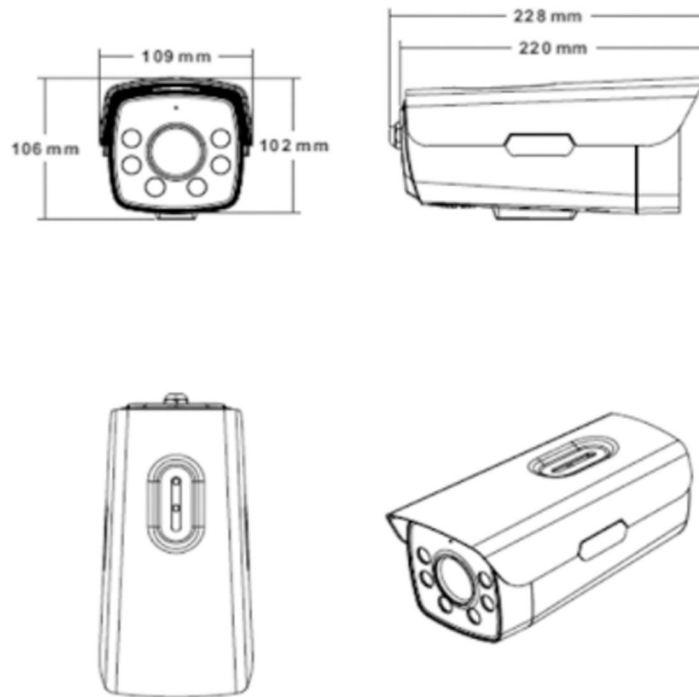

Alarm	Optional 1 Channel Input/Output
SD Card Slot	Optional External, Support Max 512GB, Built in 4G Storage
RS485	/
General	
Housing	IP67
Anti-cut Bracket	YES
IR Cut Filter	YES
Operation Temperature	-30°C ~ +60°C RH95% Max
Storage Temperature	-20°C ~ +60°C RH95% Max
Power Source	DC12V±10%,1100mA
Dimension	220 (W) x 109 (H) x 106 (D) mm
Weight	2.15Kgs

Made in Taiwan

CCTV

Analog Camera, IP Camera
Dome & Bullet Cameras
Hidden Cameras
4K Cameras
PTZ Cameras

**Wireless
Cameras**

Panoramic Camera
4K Action Camera | Car Cameras
Battery Cameras
WiFi Door Bells
Hidden Cameras

**Biometric
Devices**

Fingerprint | Face | Card |
Access PIN Reader
Electromagnetic Lock
Exit Button | Break Glass
Video Door Intercom

PIXELS CONNECT PTE LTD

1013, Geylang East Ave 3, #01-144 Singapore 389728

pixelsconnect@gmail.com | www.pixelsconnect.com.sg | Tel:+65 6440 0023