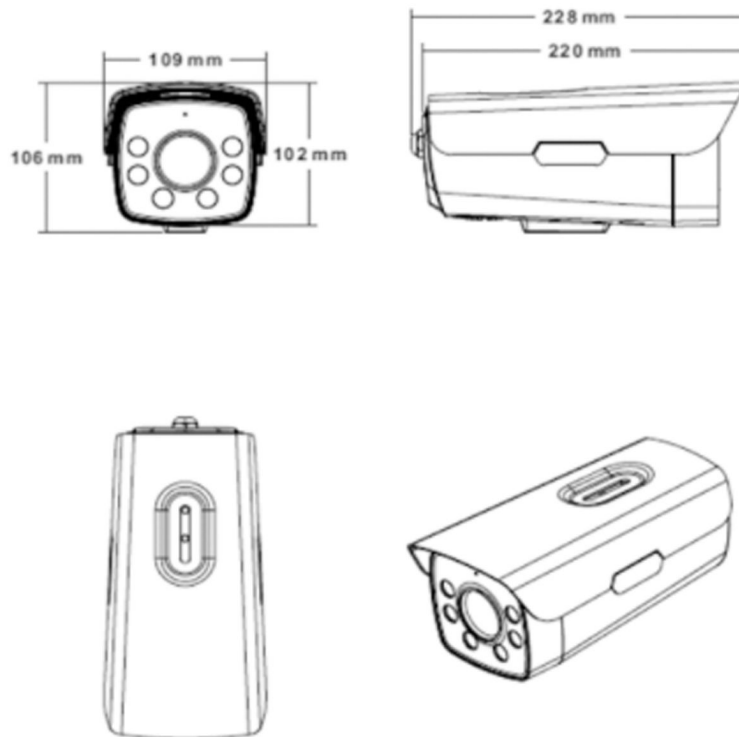

SD Card Slot	Optional External, Support Max 512GB
RS485	/
General	
Housing	IP67
Anti-cut Bracket	YES
IR Cut Filter	YES
Operation Temperature	-30°C ~ +60°C RH95% Max
Storage Temperature	-20°C ~ +60°C RH95% Max
Power Source	DC12V±10%,1100mA
Dimension	220 (W) x 109 (H) x 106 (D) mm
Weight	2.15Kgs

Made in Taiwan

Analog Camera, IP Camera
Dome & Bullet Cameras
Hidden Cameras
4K Cameras
PTZ Cameras

Panoramic Camera
4K Action Camera | Car Cameras
Battery Cameras
WiFi Door Bells
Hidden Cameras

Fingerprint | Face | Card |
Access PIN Reader
Electromagnetic Lock
Exit Button | Break Glass
Video Door Intercom

PIXELS CONNECT PTE LTD

1013, Geylang East Ave 3, #01-144 Singapore 389728

pixelsconnect@gmail.com | www.pixelsconnect.com.sg | Tel:+65 6440 0023