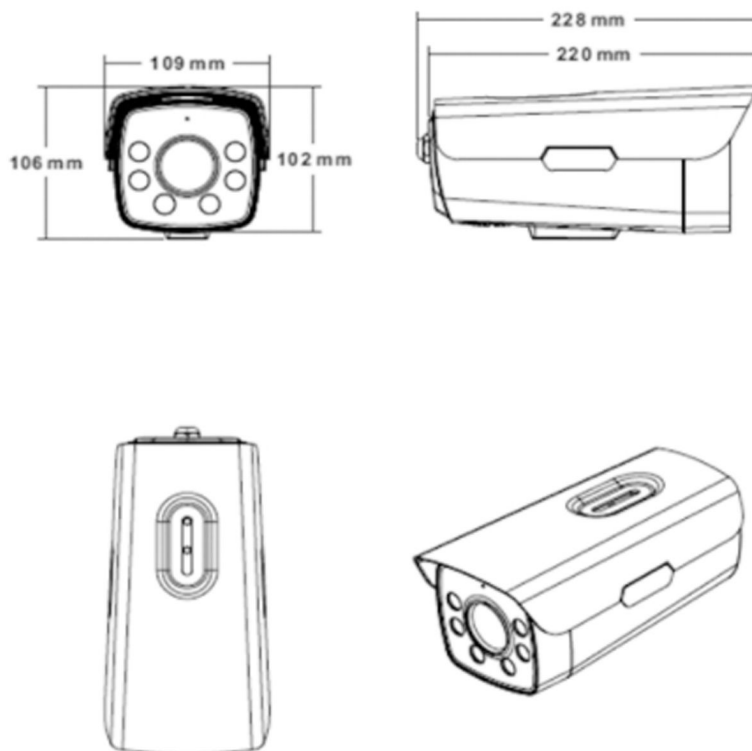

SD Card Slot	Optional External, Support Max 512GB
RS485	/
General	
Housing	IP67
Anti-cut Bracket	YES
IR Cut Filter	YES
Operation Temperature	-20°C ~ +60°C RH95% Max
Storage Temperature	-20°C ~ +60°C RH95% Max
Power Source	DC12V±10%,700mA
Dimension	220 (W) x 109 (H) x 106 (D)mm
Weight	2.15Kgs

Made in Taiwan

Analog Camera, IP Camera
Dome & Bullet Cameras
Hidden Cameras
4K Cameras
PTZ Cameras

Panoramic Camera
4K Action Camera | Car Cameras
Battery Cameras
WiFi Door Bells
Hidden Cameras

Fingerprint | Face | Card |
Access PIN Reader
Electromagnetic Lock
Exit Button | Break Glass
Video Door Intercom

PIXELS CONNECT PTE LTD

1013, Geylang East Ave 3, #01-144 Singapore 389728

pixelsconnect@gmail.com | www.pixelsconnect.com.sg | Tel:+65 6440 0023