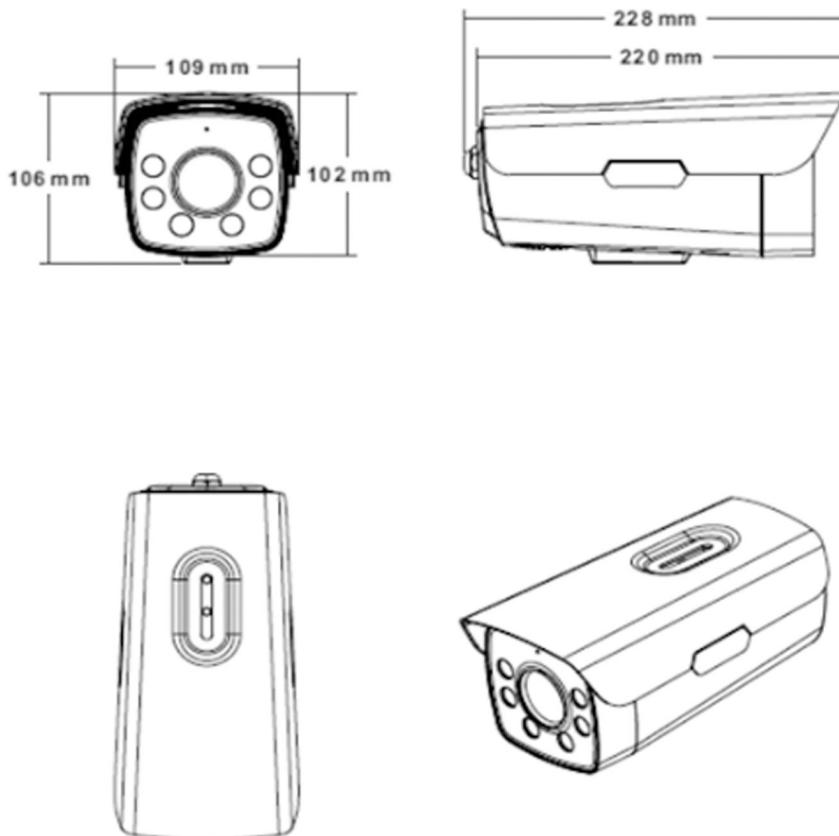

Alarm	Optional 1 Channel Input/Output
SD Card Slot	Optional External, Support Max 512GB
RS485	/
General	
Housing	IP67
Anti-cut Bracket	YES
IR Cut Filter	YES
Operation Temperature	-20°C ~ +60°C RH95% Max
Storage Temperature	-20°C ~ +60°C RH95% Max
Power Source	DC12V±10%,1100mA
Dimension	220 (W) x 109 (H) x 106 (D)mm
Weight	2.15Kgs

Made in Taiwan

Analog Camera, IP Camera
Dome & Bullet Cameras
Hidden Cameras
4K Cameras
PTZ Cameras

Panoramic Camera
4K Action Camera | Car Cameras
Battery Cameras
WiFi Door Bells
Hidden Cameras

Fingerprint | Face | Card |
Access PIN Reader
Electromagnetic Lock
Exit Button | Break Glass
Video Door Intercom

PIXELS CONNECT PTE LTD

1013, Geylang East Ave 3, #01-144 Singapore 389728

pixelsconnect@gmail.com | www.pixelsconnect.com.sg | Tel:+65 6440 0023