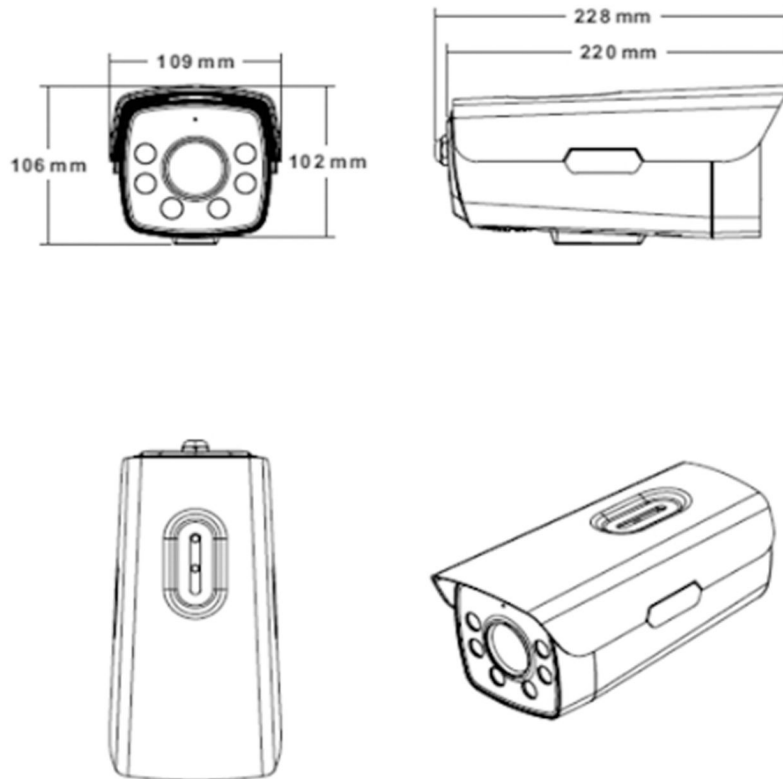

RS485	/
General	
Housing	IP67
Anti-cut Bracket	YES
IR Cut Filter	YES
Operation Temperature	-20°C ~ +60°C RH95% Max
Storage Temperature	-20°C ~ +60°C RH95% Max
Power Source	DC12V±10%,1100mA
Dimension	220 (W) x 109 (H) x 106 (D) mm
Weight	2.15Kgs

Made in Taiwan

Analog Camera, IP Camera
Dome & Bullet Cameras
Hidden Cameras
4K Cameras
PTZ Cameras

Panoramic Camera
4K Action Camera | Car Cameras
Battery Cameras
WiFi Door Bells
Hidden Cameras

Fingerprint | Face | Card |
Access PIN Reader
Electromagnetic Lock
Exit Button | Break Glass
Video Door Intercom

PIXELS CONNECT PTE LTD

1013, Geylang East Ave 3, #01-144 Singapore 389728

pixelsconnect@gmail.com | www.pixelsconnect.com.sg | Tel:+65 6440 0023