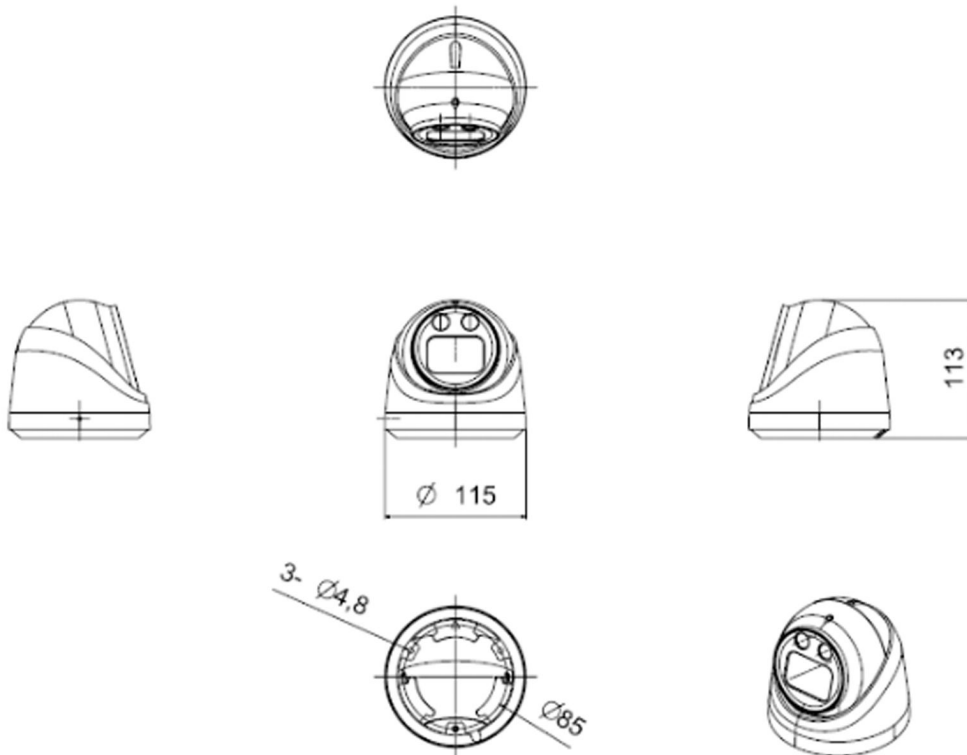

Interface	
Audio	Audio IN/OUT by Line
Alarm	1 Channel Input/Output
SD Card Slot	Support Max 512GB
RS485	/
General	
Housing	IP67
Anti-cut Bracket	NO
IR Cut Filter	YES
Operation Temperature	-20°C ~ +60°C RH95% Max
Storage Temperature	-20°C ~ +60°C RH95% Max
Power Source	DC12V±10%,700mA
Dimension	∅ 109 x 93(H) mm
Weight	800g

Made in Taiwan

CCTV

Analog Camera, IP Camera
Dome & Bullet Cameras
Hidden Cameras
4K Cameras
PTZ Cameras

**Wireless
Cameras**

Panoramic Camera
4K Action Camera | Car Cameras
Battery Cameras
WiFi Door Bells
Hidden Cameras

**Biometric
Devices**

Fingerprint | Face | Card |
Access PIN Reader
Electromagnetic Lock
Exit Button | Break Glass
Video Door Intercom

PIXELS CONNECT PTE LTD

1013, Geylang East Ave 3, #01-144 Singapore 389728

pixelsconnect@gmail.com | www.pixelsconnect.com.sg | Tel:+65 6440 0023