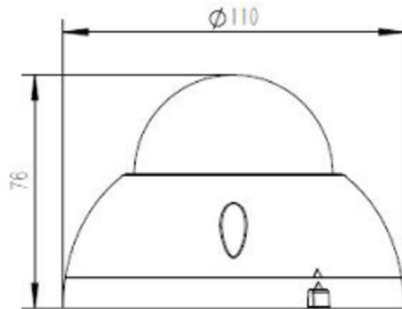

Alarm	Optional 1 Channel Input/Output
SD Card Slot	Optional Internal, Support Max 512GB
RS485	/
General	
Housing	IP67
Anti-cut Bracket	NO
IR Cut Filter	YES
Operation Temperature	-20°C ~ +60°C RH95% Max
Storage Temperature	-20°C ~ +60°C RH95% Max
Power Source	DC12V±10%,650mA
Dimension	Φ 110 x 76 (H) mm
Weight	450g

Made in Taiwan

CCTV

Analog Camera, IP Camera
Dome & Bullet Cameras
Hidden Cameras
4K Cameras
PTZ Cameras

**Wireless
Cameras**

Panoramic Camera
4K Action Camera | Car Cameras
Battery Cameras
WiFi Door Bells
Hidden Cameras

**Biometric
Devices**

Fingerprint | Face | Card |
Access PIN Reader
Electromagnetic Lock
Exit Button | Break Glass
Video Door Intercom

PIXELS CONNECT PTE LTD

1013, Geylang East Ave 3, #01-144 Singapore 389728

pixelsconnect@gmail.com | www.pixelsconnect.com.sg | Tel:+65 6440 0023