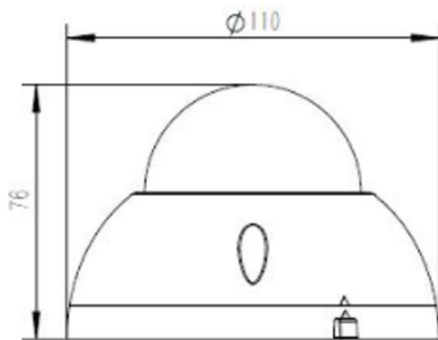

SD Card Slot	Optional Internal, Support Max 512GB
RS485	/
General	
Housing	IP67
Anti-cut Bracket	NO
IR Cut Filter	YES
Operation Temperature	-20°C ~ +60°C RH95% Max
Storage Temperature	-20°C ~ +60°C RH95% Max
Power Source	DC12V±10%,650mA
Dimension	Φ 110 x 76 (H) mm
Weight	450g

Made in Taiwan

CCTV

Analog Camera, IP Camera
Dome & Bullet Cameras
Hidden Cameras
4K Cameras
PTZ Cameras

**Wireless
Cameras**

Panoramic Camera
4K Action Camera | Car Cameras
Battery Cameras
WiFi Door Bells
Hidden Cameras

**Biometric
Devices**

Fingerprint | Face | Card |
Access PIN Reader
Electromagnetic Lock
Exit Button | Break Glass
Video Door Intercom

PIXELS CONNECT PTE LTD

1013, Geylang East Ave 3, #01-144 Singapore 389728

pixelsconnect@gmail.com | www.pixelsconnect.com.sg | Tel:+65 6440 0023