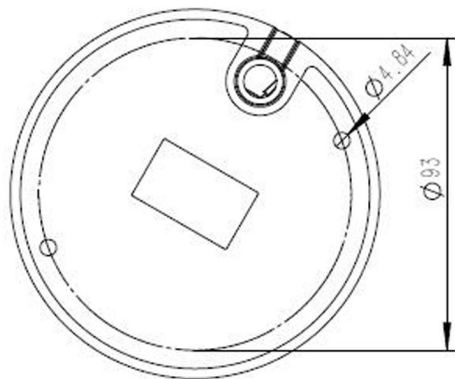

SD Card Slot	Optional External, Support Max 512GB
RS485	/
General	
Housing	IP67
Anti-cut Bracket	NO
IR Cut Filter	YES
Operation Temperature	-20°C ~ +60°C RH95% Max
Storage Temperature	-20°C ~ +60°C RH95% Max
Power Source	DC12V±10%,650mA
Dimension	∅ 110 x 76 (H) mm
Weight	450g

Made in Taiwan

CCTV

Analog Camera, IP Camera
Dome & Bullet Cameras
Hidden Cameras
4K Cameras
PTZ Cameras

**Wireless
Cameras**

Panoramic Camera
4K Action Camera | Car Cameras
Battery Cameras
WiFi Door Bells
Hidden Cameras

**Biometric
Devices**

Fingerprint | Face | Card |
Access PIN Reader
Electromagnetic Lock
Exit Button | Break Glass
Video Door Intercom

PIXELS CONNECT PTE LTD

1013, Geylang East Ave 3, #01-144 Singapore 389728

pixelsconnect@gmail.com | www.pixelsconnect.com.sg | Tel:+65 6440 0023