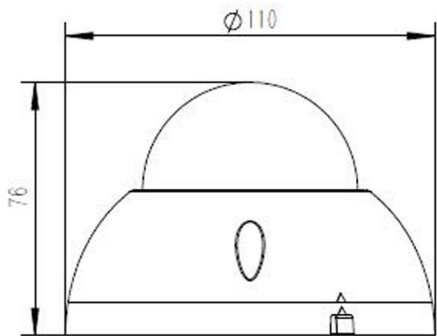

SD Card Slot	Optional External, Support Max 512GB
RS485	/
General	
Housing	IP67
Anti-cut Bracket	NO
IR Cut Filter	YES
Operation Temperature	-20°C ~ +60°C RH95% Max
Storage Temperature	-20°C ~ +60°C RH95% Max
Power Source	DC12V±10%,650mA
Dimension	∅ 110 x 76 (H) mm
Weight	450g

Made in Taiwan

CCTV

Analog Camera, IP Camera
Dome & Bullet Cameras
Hidden Cameras
4K Cameras
PTZ Cameras

**Wireless
Cameras**

Panoramic Camera
4K Action Camera | Car Cameras
Battery Cameras
WiFi Door Bells
Hidden Cameras

**Biometric
Devices**

Fingerprint | Face | Card |
Access PIN Reader
Electromagnetic Lock
Exit Button | Break Glass
Video Door Intercom

PIXELS CONNECT PTE LTD

1013, Geylang East Ave 3, #01-144 Singapore 389728

pixelsconnect@gmail.com | www.pixelsconnect.com.sg | Tel:+65 6440 0023