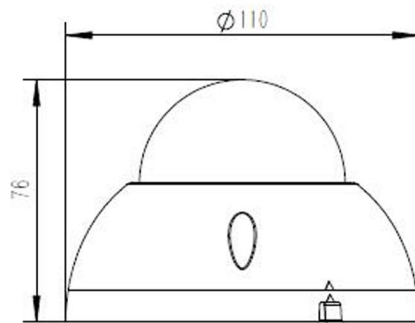

Alarm	Optional 1 Channel Input/Output
SD Card Slot	Optional External, Support Max 512GB
RS485	/
General	
Housing	IP67
Anti-cut Bracket	NO
IR Cut Filter	YES
Operation Temperature	-20°C ~ +60°C RH95% Max
Storage Temperature	-20°C ~ +60°C RH95% Max
Power Source	DC12V±10%,650mA
Dimension	∅ 110 x 76 (H) mm
Weight	450g

Made in Taiwan

CCTV

Analog Camera, IP Camera
Dome & Bullet Cameras
Hidden Cameras
4K Cameras
PTZ Cameras

**Wireless
Cameras**

Panoramic Camera
4K Action Camera | Car Cameras
Battery Cameras
WiFi Door Bells
Hidden Cameras

**Biometric
Devices**

Fingerprint | Face | Card |
Access PIN Reader
Electromagnetic Lock
Exit Button | Break Glass
Video Door Intercom

PIXELS CONNECT PTE LTD

1013, Geylang East Ave 3, #01-144 Singapore 389728

pixelsconnect@gmail.com | www.pixelsconnect.com.sg | Tel:+65 6440 0023