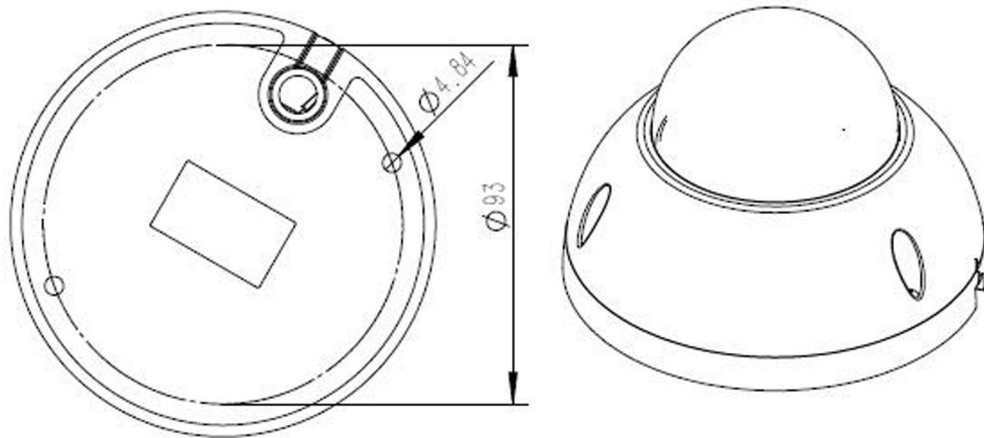

RS485	/
General	
Housing	IP67
Anti-cut Bracket	NO
IR Cut Filter	YES
Operation Temperature	-20°C ~ +60°C RH95% Max
Storage Temperature	-20°C ~ +60°C RH95% Max
Power Source	DC12V±10%,650mA
Dimension	Ø 110 x 76 (H) mm
Weight	450g

Made in Taiwan

Analog Camera, IP Camera
Dome & Bullet Cameras
Hidden Cameras
4K Cameras
PTZ Cameras

Panoramic Camera
4K Action Camera | Car Cameras
Battery Cameras
WiFi Door Bells
Hidden Cameras

Fingerprint | Face | Card |
Access PIN Reader
Electromagnetic Lock
Exit Button | Break Glass
Video Door Intercom

PIXELS CONNECT PTE LTD

1013, Geylang East Ave 3, #01-144 Singapore 389728

pixelsconnect@gmail.com | www.pixelsconnect.com.sg | Tel:+65 6440 0023