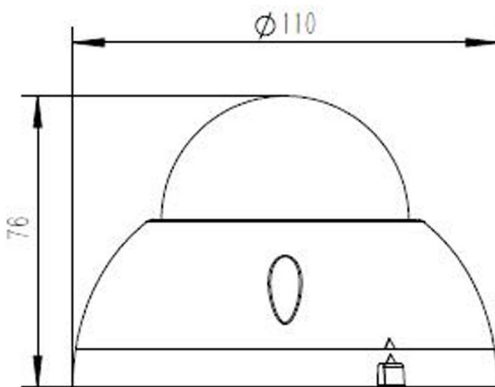

RS485	/
General	
Housing	IP67
Anti-cut Bracket	NO
IR Cut Filter	YES
Operation Temperature	-20°C ~ +60°C RH95% Max
Storage Temperature	-20°C ~ +60°C RH95% Max
Power Source	DC12V±10%,650mA
Dimension	Ø 110 x 76 (H) mm
Weight	450g

Made in Taiwan

Analog Camera, IP Camera
Dome & Bullet Cameras
Hidden Cameras
4K Cameras
PTZ Cameras

Panoramic Camera
4K Action Camera | Car Cameras
Battery Cameras
WiFi Door Bells
Hidden Cameras

Fingerprint | Face | Card |
Access PIN Reader
Electromagnetic Lock
Exit Button | Break Glass
Video Door Intercom

PIXELS CONNECT PTE LTD

1013, Geylang East Ave 3, #01-144 Singapore 389728

pixelsconnect@gmail.com | www.pixelsconnect.com.sg | Tel:+65 6440 0023