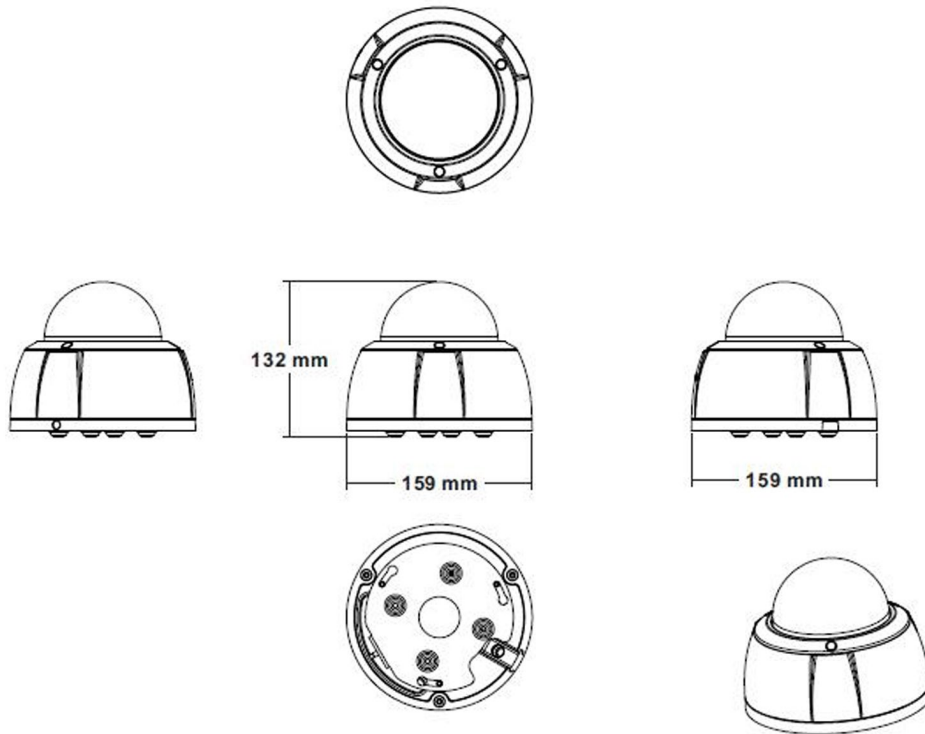

Alarm	/
SD Card Slot	/
RS485	/
General	
Housing	IP67
Anti-cut Bracket	NO
IR Cut Filter	YES
Operation Temperature	-20°C ~ +60°C RH95% Max
Storage Temperature	-20°C ~ +60°C RH95% Max
Power Source	DC12V±10%,700mA
Dimension	φ 159 x 132 (H) mm
Weight	1.4Kgs

Made in Taiwan

CCTV

Analog Camera, IP Camera
Dome & Bullet Cameras
Hidden Cameras
4K Cameras
PTZ Cameras

**Wireless
Cameras**

Panoramic Camera
4K Action Camera | Car Cameras
Battery Cameras
WiFi Door Bells
Hidden Cameras

**Biometric
Devices**

Fingerprint | Face | Card |
Access PIN Reader
Electromagnetic Lock
Exit Button | Break Glass
Video Door Intercom

PIXELS CONNECT PTE LTD

1013, Geylang East Ave 3, #01-144 Singapore 389728

pixelsconnect@gmail.com | www.pixelsconnect.com.sg | Tel:+65 6440 0023