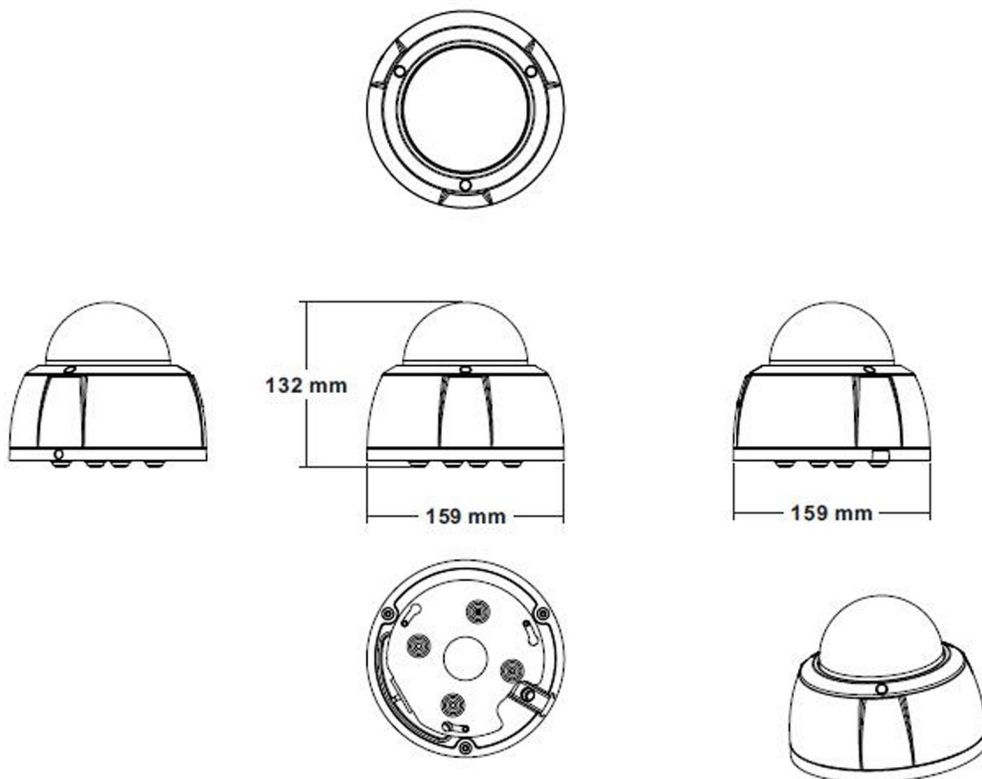

General	
Housing	IP67
Anti-cut Bracket	NO
IR Cut Filter	YES
Operation Temperature	-20°C ~ +60°C RH95% Max
Storage Temperature	-20°C ~ +60°C RH95% Max
Power Source	DC12V±10%,950mA
Dimension	φ159 x 132(H)mm
Weight	1.4Kgs

Made in Taiwan

Analog Camera, IP Camera
Dome & Bullet Cameras
Hidden Cameras
4K Cameras
PTZ Cameras

Panoramic Camera
4K Action Camera | Car Cameras
Battery Cameras
WiFi Door Bells
Hidden Cameras

Fingerprint | Face | Card |
Access PIN Reader
Electromagnetic Lock
Exit Button | Break Glass
Video Door Intercom

PIXELS CONNECT PTE LTD

1013, Geylang East Ave 3, #01-144 Singapore 389728

pixelsconnect@gmail.com | www.pixelsconnect.com.sg | Tel:+65 6440 0023