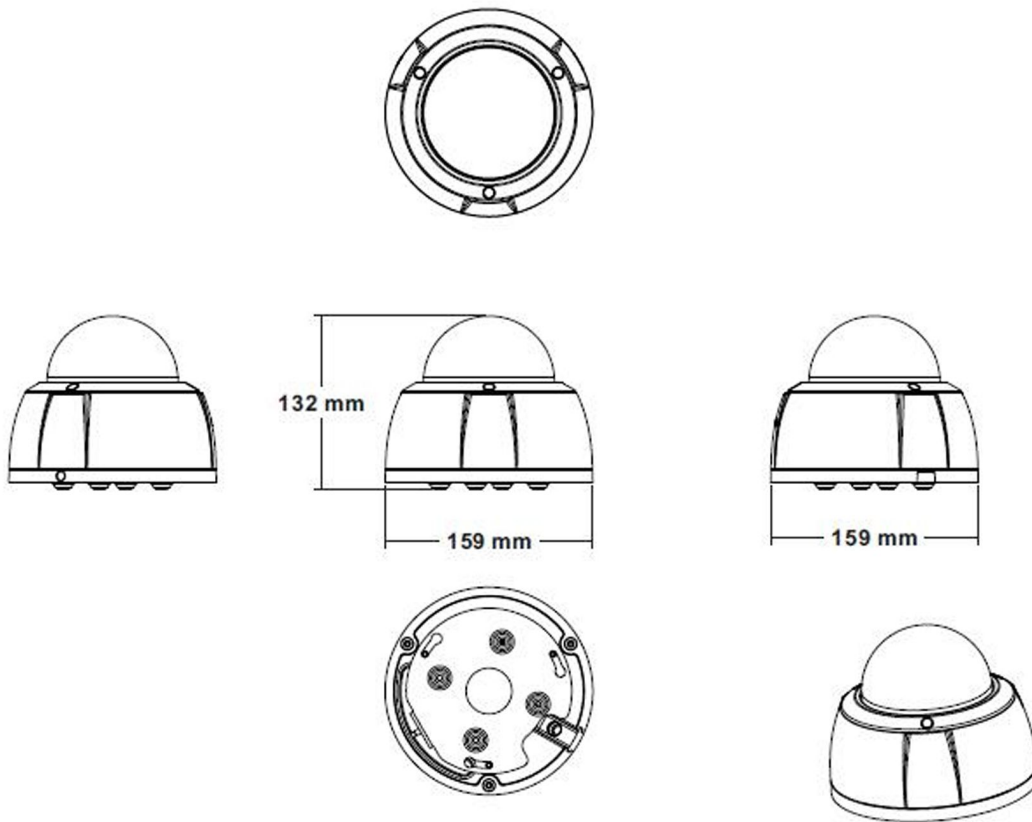

Alarm	Optional 1 Channel Input/Output
SD Card Slot	Optional External, Support Max 512GB
RS485	/
General	
Housing	IP66
Anti-cut Bracket	NO
IR Cut Filter	YES
Operation Temperature	-20°C ~ +60°C RH95% Max
Storage Temperature	-20°C ~ +60°C RH95% Max
Power Source	DC12V±10%,950mA
Dimension	φ 159 x 132 (H) mm
Weight	1.4Kgs

Made in Taiwan

CCTV

Analog Camera, IP Camera
Dome & Bullet Cameras
Hidden Cameras
4K Cameras
PTZ Cameras

**Wireless
Cameras**

Panoramic Camera
4K Action Camera | Car Cameras
Battery Cameras
WiFi Door Bells
Hidden Cameras

**Biometric
Devices**

Fingerprint | Face | Card |
Access PIN Reader
Electromagnetic Lock
Exit Button | Break Glass
Video Door Intercom

PIXELS CONNECT PTE LTD

1013, Geylang East Ave 3, #01-144 Singapore 389728

pixelsconnect@gmail.com | www.pixelsconnect.com.sg | Tel:+65 6440 0023