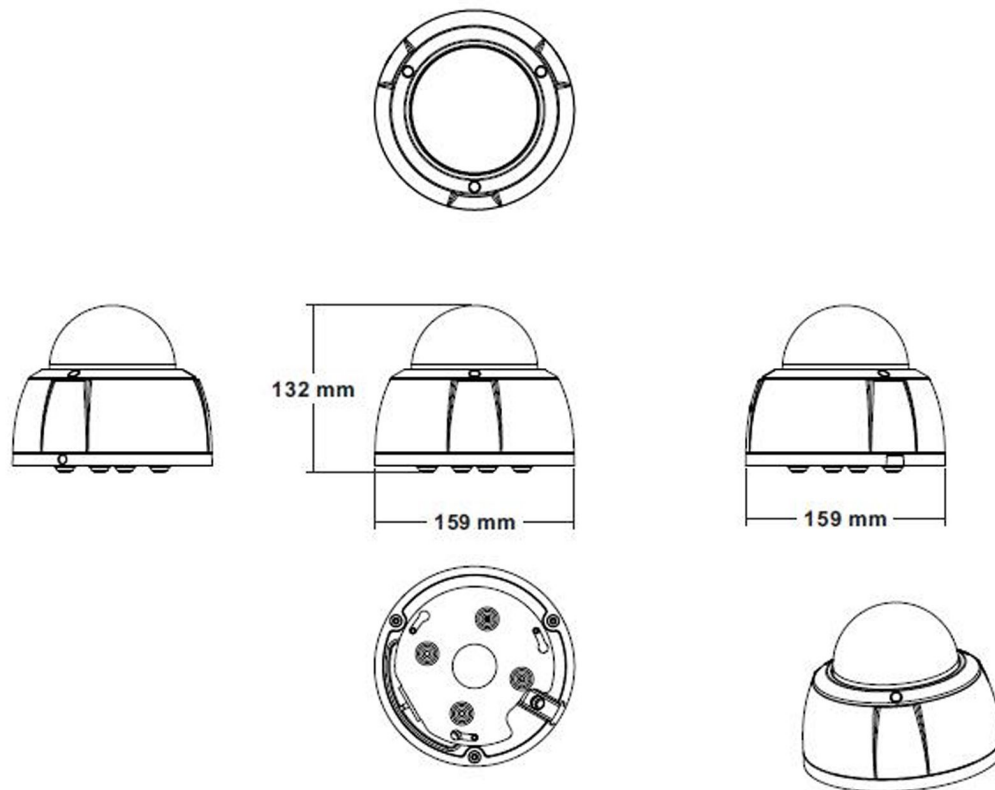

RS485	/
General	
Housing	IP67
Anti-cut Bracket	NO
IR Cut Filter	YES
Operation Temperature	-20°C ~ +60°C RH95% Max
Storage Temperature	-20°C ~ +60°C RH95% Max
Power Source	DC12V±10%,950mA
Dimension	φ159 x 132(H)mm
Weight	1.4Kgs

Made in Taiwan

CCTV

Analog Camera, IP Camera
Dome & Bullet Cameras
Hidden Cameras
4K Cameras
PTZ Cameras

**Wireless
Cameras**

Panoramic Camera
4K Action Camera | Car Cameras
Battery Cameras
WiFi Door Bells
Hidden Cameras

**Biometric
Devices**

Fingerprint | Face | Card |
Access PIN Reader
Electromagnetic Lock
Exit Button | Break Glass
Video Door Intercom

PIXELS CONNECT PTE LTD

1013, Geylang East Ave 3, #01-144 Singapore 389728

pixelsconnect@gmail.com | www.pixelsconnect.com.sg | Tel:+65 6440 0023