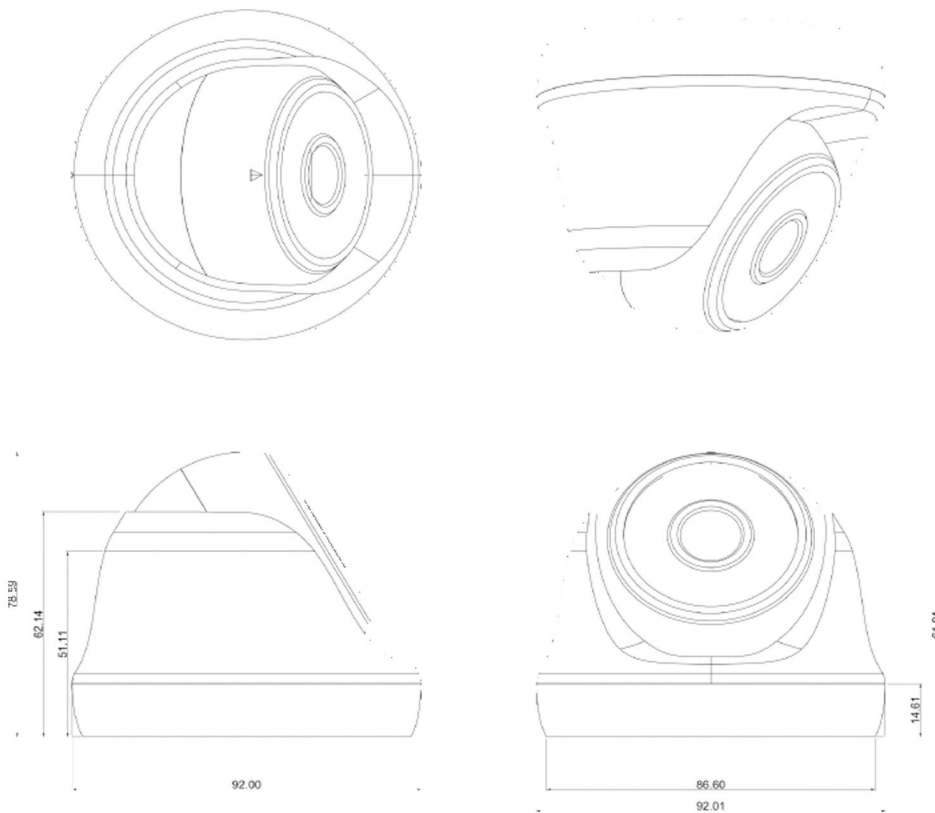

SD Card Slot	/
RS485	/
General	
Housing	Plastic
Anti-cut Bracket	NO
IR Cut Filter	YES
Operation Temperature	-20°C ~ +60°C RH95% Max
Storage Temperature	-20°C ~ +60°C RH95% Max
Power Source	DC12V±10%,750mA
Dimension	92(W) x 79(H) x 92(D)mm
Weight	300g

Made in Taiwan

Analog Camera, IP Camera
Dome & Bullet Cameras
Hidden Cameras
4K Cameras
PTZ Cameras

Panoramic Camera
4K Action Camera | Car Cameras
Battery Cameras
WiFi Door Bells
Hidden Cameras

Fingerprint | Face | Card |
Access PIN Reader
Electromagnetic Lock
Exit Button | Break Glass
Video Door Intercom

PIXELS CONNECT PTE LTD

1013, Geylang East Ave 3, #01-144 Singapore 389728

pixelsconnect@gmail.com | www.pixelsconnect.com.sg | Tel:+65 6440 0023