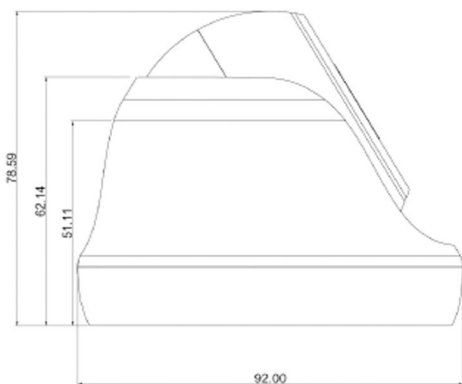

SD Card Slot	/
RS485	/
General	
Housing	Plastic
Anti-cut Bracket	NO
IR Cut Filter	YES
Operation Temperature	-20°C ~ +60°C RH95% Max
Storage Temperature	-20°C ~ +60°C RH95% Max
Power Source	DC12V±10%,750mA
Dimension	92(W) x 79(H) x 92(D)mm
Weight	300g

Made in Taiwan

CCTV

Analog Camera, IP Camera
Dome & Bullet Cameras
Hidden Cameras
4K Cameras
PTZ Cameras

**Wireless
Cameras**

Panoramic Camera
4K Action Camera | Car Cameras
Battery Cameras
WiFi Door Bells
Hidden Cameras

**Biometric
Devices**

Fingerprint | Face | Card |
Access PIN Reader
Electromagnetic Lock
Exit Button | Break Glass
Video Door Intercom

PIXELS CONNECT PTE LTD

1013, Geylang East Ave 3, #01-144 Singapore 389728

pixelsconnect@gmail.com | www.pixelsconnect.com.sg | Tel:+65 6440 0023