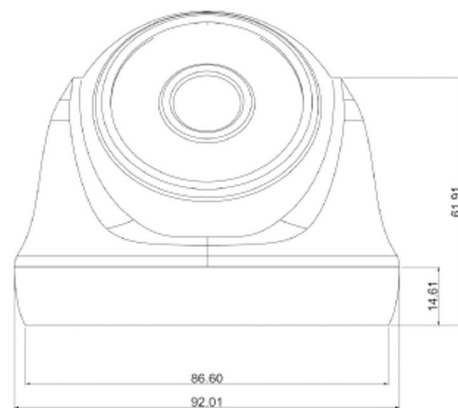

SD Card Slot	/
RS485	/
General	
Housing	Plastic
Anti-cut Bracket	NO
IR Cut Filter	YES
Operation Temperature	-20°C ~ +60°C RH95% Max
Storage Temperature	-20°C ~ +60°C RH95% Max
Power Source	DC12V±10%,750mA
Dimension	92(W) x 79(H) x 92(D)mm
Weight	300g

Made in Taiwan

CCTV

Analog Camera, IP Camera
Dome & Bullet Cameras
Hidden Cameras
4K Cameras
PTZ Cameras

**Wireless
Cameras**

Panoramic Camera
4K Action Camera | Car Cameras
Battery Cameras
WiFi Door Bells
Hidden Cameras

**Biometric
Devices**

Fingerprint | Face | Card |
Access PIN Reader
Electromagnetic Lock
Exit Button | Break Glass
Video Door Intercom

PIXELS CONNECT PTE LTD

1013, Geylang East Ave 3, #01-144 Singapore 389728

pixelsconnect@gmail.com | www.pixelsconnect.com.sg | Tel:+65 6440 0023