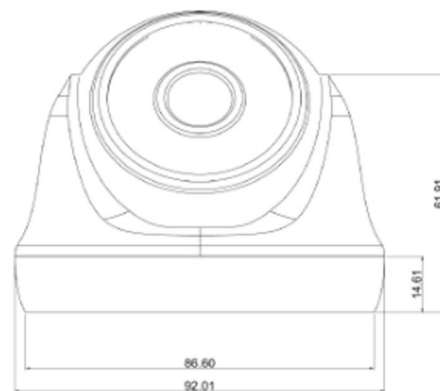

General	
Housing	Plastic
Anti-cut Bracket	NO
IR Cut Filter	YES
Operation Temperature	-20°C ~ +60°C RH95% Max
Storage Temperature	-20°C ~ +60°C RH95% Max
Power Source	DC12V±10%,750mA
Dimension	92 (W) x 79 (H) x 92 (D) mm
Weight	300g

Made in Taiwan

CCTV

Analog Camera, IP Camera
Dome & Bullet Cameras
Hidden Cameras
4K Cameras
PTZ Cameras

**Wireless
Cameras**

Panoramic Camera
4K Action Camera | Car Cameras
Battery Cameras
WiFi Door Bells
Hidden Cameras

**Biometric
Devices**

Fingerprint | Face | Card |
Access PIN Reader
Electromagnetic Lock
Exit Button | Break Glass
Video Door Intercom

PIXELS CONNECT PTE LTD

1013, Geylang East Ave 3, #01-144 Singapore 389728

pixelsconnect@gmail.com | www.pixelsconnect.com.sg | Tel:+65 6440 0023