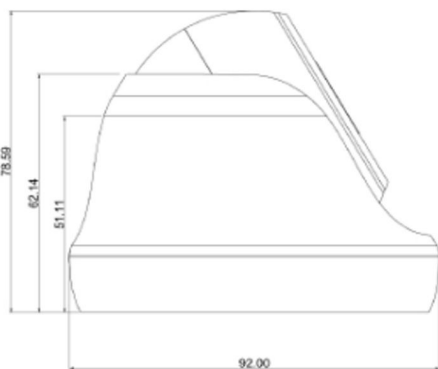

General	
Housing	Plastic
Anti-cut Bracket	NO
IR Cut Filter	YES
Operation Temperature	-20°C ~ +60°C RH95% Max
Storage Temperature	-20°C ~ +60°C RH95% Max
Power Source	DC12V±10%,750mA
Dimension	92 (W) x 79 (H) x 92 (D) mm
Weight	300g

Made in Taiwan

CCTV

Analog Camera, IP Camera
Dome & Bullet Cameras
Hidden Cameras
4K Cameras
PTZ Cameras

**Wireless
Cameras**

Panoramic Camera
4K Action Camera | Car Cameras
Battery Cameras
WiFi Door Bells
Hidden Cameras

**Biometric
Devices**

Fingerprint | Face | Card |
Access PIN Reader
Electromagnetic Lock
Exit Button | Break Glass
Video Door Intercom

PIXELS CONNECT PTE LTD

1013, Geylang East Ave 3, #01-144 Singapore 389728

pixelsconnect@gmail.com | www.pixelsconnect.com.sg | Tel:+65 6440 0023