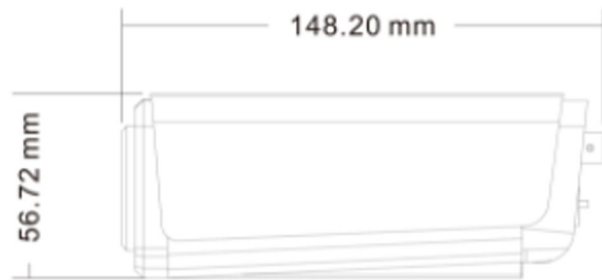

Alarm	1ch Alarm In/1ch Alarm Out
SD Card Slot	External, Support Max 512GB,Built in 4G Storage
RS485	Support
General	
Housing	Metal
Anti-cut Bracket	No
IR Cut Filter	YES
Operation Temperature	-30°C ~ +60°C RH95% Max
Storage Temperature	-20°C ~ +60°C RH95% Max
Power Source	DC12V±10%,550mA
Dimension	148 (W) x79 (H) x57 (D) mm
Weight	585g

Made in Taiwan

CCTV

Analog Camera, IP Camera
Dome & Bullet Cameras
Hidden Cameras
4K Cameras
PTZ Cameras

**Wireless
Cameras**

Panoramic Camera
4K Action Camera | Car Cameras
Battery Cameras
WiFi Door Bells
Hidden Cameras

**Biometric
Devices**

Fingerprint | Face | Card |
Access PIN Reader
Electromagnetic Lock
Exit Button | Break Glass
Video Door Intercom

PIXELS CONNECT PTE LTD

1013, Geylang East Ave 3, #01-144 Singapore 389728

pixelsconnect@gmail.com | www.pixelsconnect.com.sg | Tel:+65 6440 0023