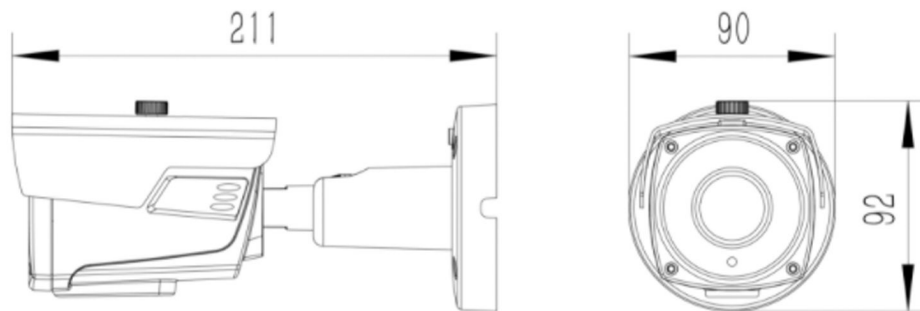

General	
Housing	IP67
Anti-cut Bracket	YES
IR Cut Filter	YES
Operation Temperature	-20°C ~ +60°C RH95% Max
Storage Temperature	-20°C ~ +60°C RH95% Max
Power Source	DC12V±10%,950mA
Dimension	211(W) x 92(H) x 90(D)mm
Weight	1.4Kg

Made in Taiwan

CCTV

Analog Camera, IP Camera
Dome & Bullet Cameras
Hidden Cameras
4K Cameras
PTZ Cameras

Wireless
Cameras

Panoramic Camera
4K Action Camera | Car Cameras
Battery Cameras
WiFi Door Bells
Hidden Cameras

Biometric
Devices

Fingerprint | Face | Card |
Access PIN Reader
Electromagnetic Lock
Exit Button | Break Glass
Video Door Intercom

PIXELS CONNECT PTE LTD

1013, Geylang East Ave 3, #01-144 Singapore 389728

pixelsconnect@gmail.com | www.pixelsconnect.com.sg | Tel:+65 6440 0023