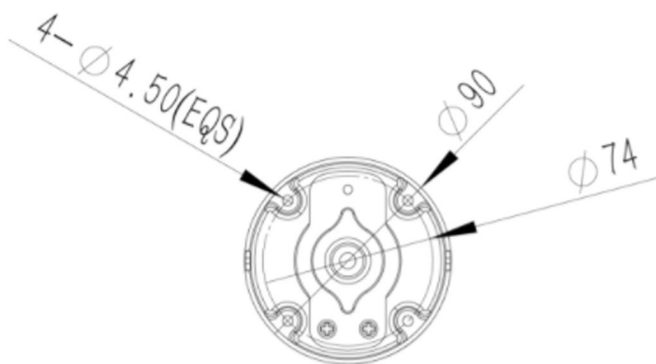

General	
Housing	IP67
Anti-cut Bracket	YES
IR Cut Filter	YES
Operation Temperature	-20°C ~ +60°C RH95% Max
Storage Temperature	-20°C ~ +60°C RH95% Max
Power Source	DC12V±10%,950mA
Dimension	211(W) x 92(H) x 90(D)mm
Weight	1.4Kg

Made in Taiwan

CCTV

Analog Camera, IP Camera
Dome & Bullet Cameras
Hidden Cameras
4K Cameras
PTZ Cameras

Wireless
Cameras

Panoramic Camera
4K Action Camera | Car Cameras
Battery Cameras
WiFi Door Bells
Hidden Cameras

Biometric
Devices

Fingerprint | Face | Card |
Access PIN Reader
Electromagnetic Lock
Exit Button | Break Glass
Video Door Intercom

PIXELS CONNECT PTE LTD

1013, Geylang East Ave 3, #01-144 Singapore 389728

pixelsconnect@gmail.com | www.pixelsconnect.com.sg | Tel:+65 6440 0023