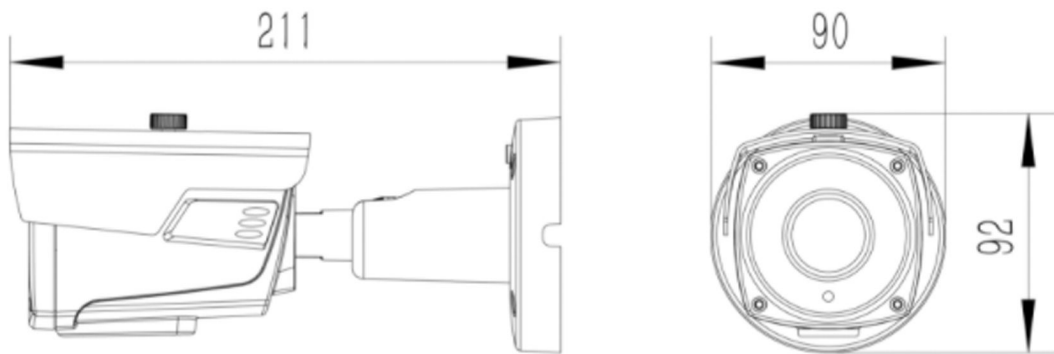

SD Card Slot	Optional External, Support Max 512GB
RS485	/
General	
Housing	IP67
Anti-cut Bracket	YES
IR Cut Filter	YES
Operation Temperature	-20°C ~ +60°C RH95% Max
Storage Temperature	-20°C ~ +60°C RH95% Max
Power Source	DC12V±10%,950mA
Dimension	211(W) x 92(H) x 90(D)mm
Weight	1.4Kg

Made in Taiwan

CCTV

Analog Camera, IP Camera
Dome & Bullet Cameras
Hidden Cameras
4K Cameras
PTZ Cameras

**Wireless
Cameras**

Panoramic Camera
4K Action Camera | Car Cameras
Battery Cameras
WiFi Door Bells
Hidden Cameras

**Biometric
Devices**

Fingerprint | Face | Card |
Access PIN Reader
Electromagnetic Lock
Exit Button | Break Glass
Video Door Intercom

PIXELS CONNECT PTE LTD

1013, Geylang East Ave 3, #01-144 Singapore 389728

pixelsconnect@gmail.com | www.pixelsconnect.com.sg | Tel:+65 6440 0023