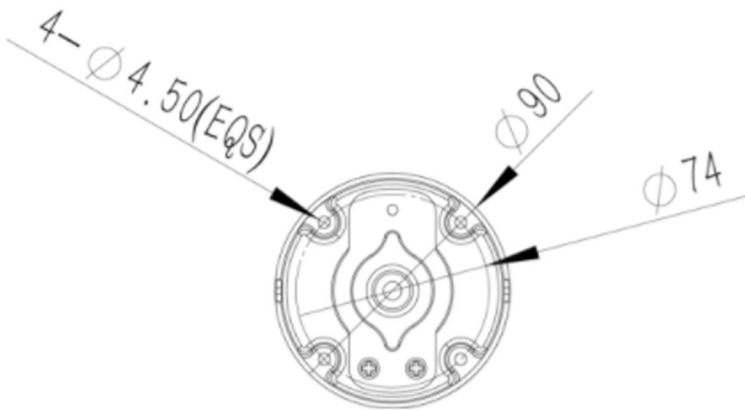

SD Card Slot	Optional External, Support Max 512GB
RS485	/
General	
Housing	IP67
Anti-cut Bracket	YES
IR Cut Filter	YES
Operation Temperature	-20°C ~ +60°C RH95% Max
Storage Temperature	-20°C ~ +60°C RH95% Max
Power Source	DC12V±10%,950mA
Dimension	211(W) x 92(H) x 90(D)mm
Weight	1.4Kg

Made in Taiwan

CCTV

Analog Camera, IP Camera
Dome & Bullet Cameras
Hidden Cameras
4K Cameras
PTZ Cameras

**Wireless
Cameras**

Panoramic Camera
4K Action Camera | Car Cameras
Battery Cameras
WiFi Door Bells
Hidden Cameras

**Biometric
Devices**

Fingerprint | Face | Card |
Access PIN Reader
Electromagnetic Lock
Exit Button | Break Glass
Video Door Intercom

PIXELS CONNECT PTE LTD

1013, Geylang East Ave 3, #01-144 Singapore 389728

pixelsconnect@gmail.com | www.pixelsconnect.com.sg | Tel:+65 6440 0023