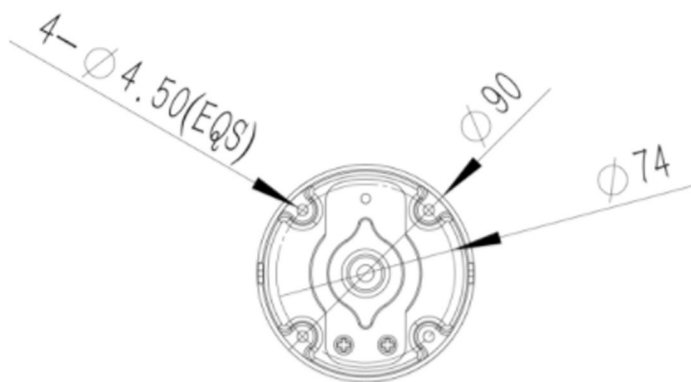

General	
Housing	IP67
Anti-cut Bracket	YES
IR Cut Filter	YES
Operation Temperature	-20°C ~ +60°C RH95% Max
Storage Temperature	-20°C ~ +60°C RH95% Max
Power Source	DC12V±10%,950mA
Dimension	211(W) x 92(H) x 90(D)mm
Weight	1.4Kg

Made in Taiwan

CCTV

Analog Camera, IP Camera
Dome & Bullet Cameras
Hidden Cameras
4K Cameras
PTZ Cameras

**Wireless
Cameras**

Panoramic Camera
4K Action Camera | Car Cameras
Battery Cameras
WiFi Door Bells
Hidden Cameras

**Biometric
Devices**

Fingerprint | Face | Card |
Access PIN Reader
Electromagnetic Lock
Exit Button | Break Glass
Video Door Intercom

PIXELS CONNECT PTE LTD

1013, Geylang East Ave 3, #01-144 Singapore 389728

pixelsconnect@gmail.com | www.pixelsconnect.com.sg | Tel:+65 6440 0023