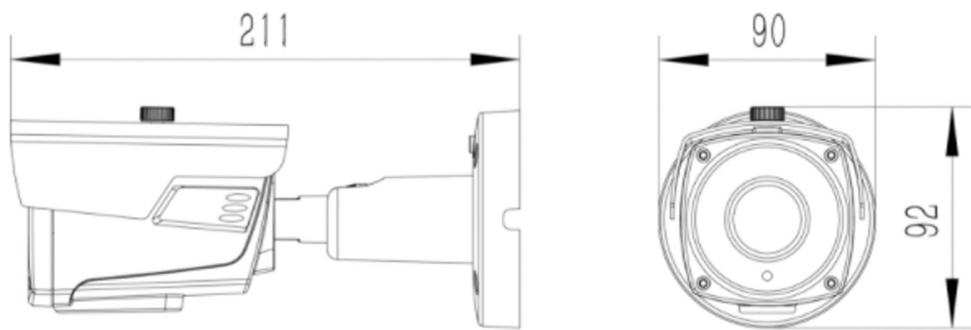

General	
Housing	IP67
Anti-cut Bracket	YES
IR Cut Filter	YES
Operation Temperature	-20°C ~ +60°C RH95% Max
Storage Temperature	-20°C ~ +60°C RH95% Max
Power Source	DC12V±10%,950mA
Dimension	211(W) x 92(H) x 90(D)mm
Weight	1.4Kg

Made in Taiwan

CCTV

Analog Camera, IP Camera
Dome & Bullet Cameras
Hidden Cameras
4K Cameras
PTZ Cameras

**Wireless
Cameras**

Panoramic Camera
4K Action Camera | Car Cameras
Battery Cameras
WiFi Door Bells
Hidden Cameras

**Biometric
Devices**

Fingerprint | Face | Card |
Access PIN Reader
Electromagnetic Lock
Exit Button | Break Glass
Video Door Intercom

PIXELS CONNECT PTE LTD

1013, Geylang East Ave 3, #01-144 Singapore 389728

pixelsconnect@gmail.com | www.pixelsconnect.com.sg | Tel:+65 6440 0023