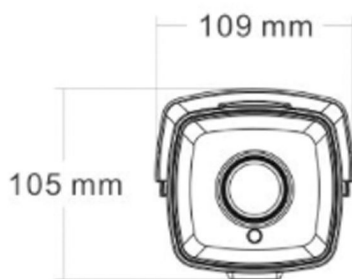

Alarm	/
SD Card Slot	/
RS485	/
General	
Housing	IP67
Anti-cut Bracket	YES
IR Cut Filter	YES
Operation Temperature	-20°C ~ +60°C RH95% Max
Storage Temperature	-20°C ~ +60°C RH95% Max
Power Source	DC12V±10%,1100mA
Dimension	220 (W) x 105 (H) x 109 (D) mm
Weight	2.15Kgs

Made in Taiwan

CCTV

Analog Camera, IP Camera
Dome & Bullet Cameras
Hidden Cameras
4K Cameras
PTZ Cameras

**Wireless
Cameras**

Panoramic Camera
4K Action Camera | Car Cameras
Battery Cameras
WiFi Door Bells
Hidden Cameras

**Biometric
Devices**

Fingerprint | Face | Card |
Access PIN Reader
Electromagnetic Lock
Exit Button | Break Glass
Video Door Intercom

PIXELS CONNECT PTE LTD

1013, Geylang East Ave 3, #01-144 Singapore 389728

pixelsconnect@gmail.com | www.pixelsconnect.com.sg | Tel:+65 6440 0023