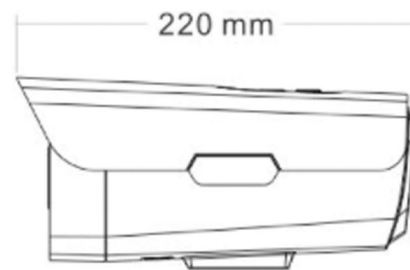

Alarm	/
SD Card Slot	/
RS485	/
General	
Housing	IP67
Anti-cut Bracket	YES
IR Cut Filter	YES
Operation Temperature	-20°C ~ +60°C RH95% Max
Storage Temperature	-20°C ~ +60°C RH95% Max
Power Source	DC12V±10%,1100mA
Dimension	220 (W) x 105 (H) x 109 (D) mm
Weight	2.15Kgs

Made in Taiwan

CCTV

Analog Camera, IP Camera
Dome & Bullet Cameras
Hidden Cameras
4K Cameras
PTZ Cameras

**Wireless
Cameras**

Panoramic Camera
4K Action Camera | Car Cameras
Battery Cameras
WiFi Door Bells
Hidden Cameras

**Biometric
Devices**

Fingerprint | Face | Card |
Access PIN Reader
Electromagnetic Lock
Exit Button | Break Glass
Video Door Intercom

PIXELS CONNECT PTE LTD

1013, Geylang East Ave 3, #01-144 Singapore 389728

pixelsconnect@gmail.com | www.pixelsconnect.com.sg | Tel:+65 6440 0023