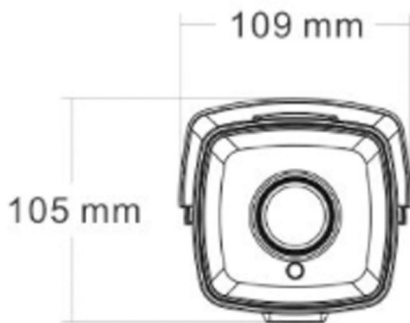

SD Card Slot	/
RS485	/
General	
Housing	IP67
Anti-cut Bracket	YES
IR Cut Filter	YES
Operation Temperature	-20°C ~ +60°C RH95% Max
Storage Temperature	-20°C ~ +60°C RH95% Max
Power Source	DC12V±10%,1100mA
Dimension	220 (W) x 105 (H) x 109 (D) mm
Weight	2.15Kgs

Made in Taiwan

CCTV

Analog Camera, IP Camera
Dome & Bullet Cameras
Hidden Cameras
4K Cameras
PTZ Cameras

**Wireless
Cameras**

Panoramic Camera
4K Action Camera | Car Cameras
Battery Cameras
WiFi Door Bells
Hidden Cameras

**Biometric
Devices**

Fingerprint | Face | Card |
Access PIN Reader
Electromagnetic Lock
Exit Button | Break Glass
Video Door Intercom

PIXELS CONNECT PTE LTD

1013, Geylang East Ave 3, #01-144 Singapore 389728

pixelsconnect@gmail.com | www.pixelsconnect.com.sg | Tel:+65 6440 0023