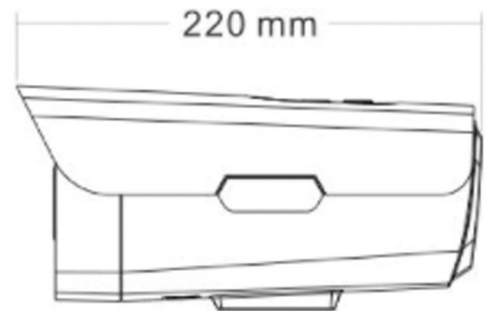

SD Card Slot	/
RS485	/
General	
Housing	IP67
Anti-cut Bracket	YES
IR Cut Filter	YES
Operation Temperature	-20°C ~ +60°C RH95% Max
Storage Temperature	-20°C ~ +60°C RH95% Max
Power Source	DC12V±10%,1100mA
Dimension	220 (W) x 105 (H) x 109 (D) mm
Weight	2.15Kgs

Made in Taiwan

CCTV

Analog Camera, IP Camera
Dome & Bullet Cameras
Hidden Cameras
4K Cameras
PTZ Cameras

**Wireless
Cameras**

Panoramic Camera
4K Action Camera | Car Cameras
Battery Cameras
WiFi Door Bells
Hidden Cameras

**Biometric
Devices**

Fingerprint | Face | Card |
Access PIN Reader
Electromagnetic Lock
Exit Button | Break Glass
Video Door Intercom

PIXELS CONNECT PTE LTD

1013, Geylang East Ave 3, #01-144 Singapore 389728

pixelsconnect@gmail.com | www.pixelsconnect.com.sg | Tel:+65 6440 0023