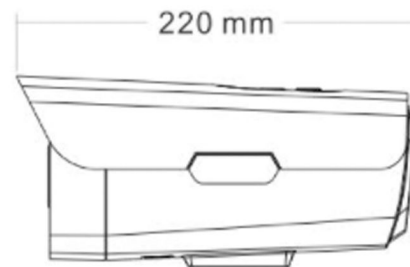

Alarm	/
SD Card Slot	/
RS485	/
General	
Housing	IP67
Anti-cut Bracket	YES
IR Cut Filter	YES
Operation Temperature	-20°C ~ +60°C RH95% Max
Storage Temperature	-20°C ~ +60°C RH95% Max
Power Source	DC12V±10%,950mA
Dimension	220 (W) x 105 (H) x 109 (D) mm
Weight	2.15Kgs

Made in Taiwan

CCTV

Analog Camera, IP Camera
Dome & Bullet Cameras
Hidden Cameras
4K Cameras
PTZ Cameras

**Wireless
Cameras**

Panoramic Camera
4K Action Camera | Car Cameras
Battery Cameras
WiFi Door Bells
Hidden Cameras

**Biometric
Devices**

Fingerprint | Face | Card |
Access PIN Reader
Electromagnetic Lock
Exit Button | Break Glass
Video Door Intercom

PIXELS CONNECT PTE LTD

1013, Geylang East Ave 3, #01-144 Singapore 389728

pixelsconnect@gmail.com | www.pixelsconnect.com.sg | Tel:+65 6440 0023