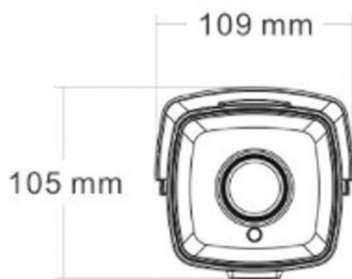

Alarm	/
SD Card Slot	/
RS485	/
General	
Housing	IP67
Anti-cut Bracket	YES
IR Cut Filter	YES
Operation Temperature	-20°C ~ +60°C RH95% Max
Storage Temperature	-20°C ~ +60°C RH95% Max
Power Source	DC12V±10%,950mA
Dimension	220 (W) x 105 (H) x 109 (D) mm
Weight	2.15Kgs

Made in Taiwan

CCTV

Analog Camera, IP Camera
Dome & Bullet Cameras
Hidden Cameras
4K Cameras
PTZ Cameras

**Wireless
Cameras**

Panoramic Camera
4K Action Camera | Car Cameras
Battery Cameras
WiFi Door Bells
Hidden Cameras

**Biometric
Devices**

Fingerprint | Face | Card |
Access PIN Reader
Electromagnetic Lock
Exit Button | Break Glass
Video Door Intercom

PIXELS CONNECT PTE LTD

1013, Geylang East Ave 3, #01-144 Singapore 389728

pixelsconnect@gmail.com | www.pixelsconnect.com.sg | Tel:+65 6440 0023