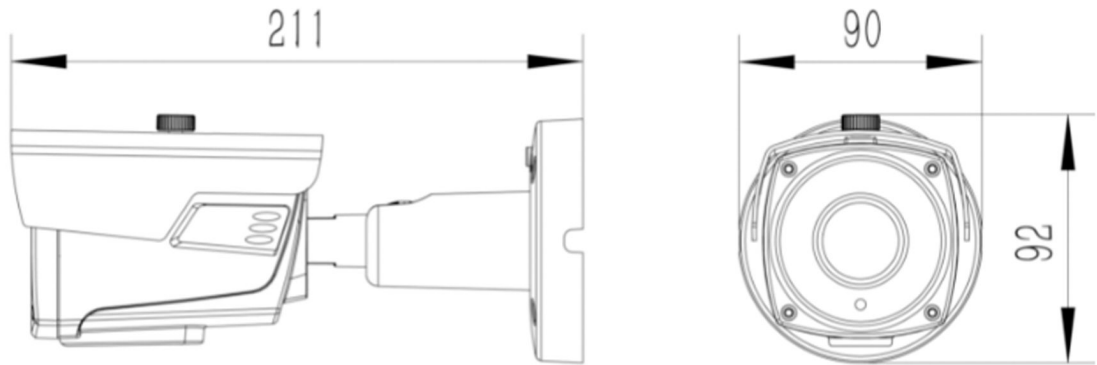

SD Card Slot	/
RS485	/
General	
Housing	IP67
Anti-cut Bracket	YES
IR Cut Filter	YES
Operation Temperature	-20°C ~ +60°C RH95% Max
Storage Temperature	-20°C ~ +60°C RH95% Max
Power Source	DC12V±10%,950mA
Dimension	220 (W) x 105 (H) x 109 (D) mm
Weight	2.15Kgs

Made in Taiwan

CCTV

Analog Camera, IP Camera
Dome & Bullet Cameras
Hidden Cameras
4K Cameras
PTZ Cameras

**Wireless
Cameras**

Panoramic Camera
4K Action Camera | Car Cameras
Battery Cameras
WiFi Door Bells
Hidden Cameras

**Biometric
Devices**

Fingerprint | Face | Card |
Access PIN Reader
Electromagnetic Lock
Exit Button | Break Glass
Video Door Intercom

PIXELS CONNECT PTE LTD

1013, Geylang East Ave 3, #01-144 Singapore 389728

pixelsconnect@gmail.com | www.pixelsconnect.com.sg | Tel:+65 6440 0023