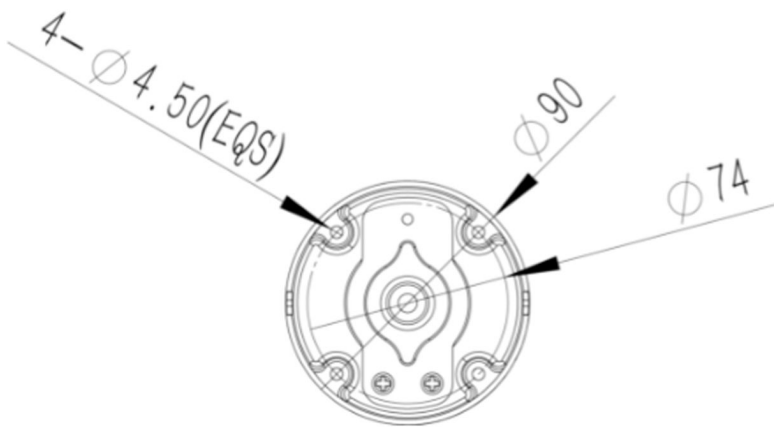

SD Card Slot	/
RS485	/
General	
Housing	IP67
Anti-cut Bracket	YES
IR Cut Filter	YES
Operation Temperature	-20°C ~ +60°C RH95% Max
Storage Temperature	-20°C ~ +60°C RH95% Max
Power Source	DC12V±10%,950mA
Dimension	220 (W) x 105 (H) x 109 (D) mm
Weight	2.15Kgs

Made in Taiwan

CCTV

Analog Camera, IP Camera
Dome & Bullet Cameras
Hidden Cameras
4K Cameras
PTZ Cameras

**Wireless
Cameras**

Panoramic Camera
4K Action Camera | Car Cameras
Battery Cameras
WiFi Door Bells
Hidden Cameras

**Biometric
Devices**

Fingerprint | Face | Card |
Access PIN Reader
Electromagnetic Lock
Exit Button | Break Glass
Video Door Intercom

PIXELS CONNECT PTE LTD

1013, Geylang East Ave 3, #01-144 Singapore 389728

pixelsconnect@gmail.com | www.pixelsconnect.com.sg | Tel:+65 6440 0023