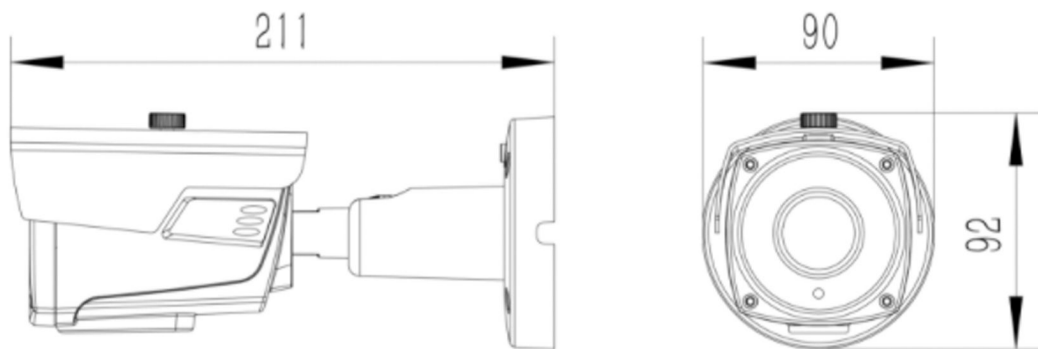

SD Card Slot	/
RS485	/
General	
Housing	IP67
Anti-cut Bracket	YES
IR Cut Filter	YES
Operation Temperature	-20°C ~ +60°C RH95% Max
Storage Temperature	-20°C ~ +60°C RH95% Max
Power Source	DC12V±10%,950mA
Dimension	211(W) x 92(H) x 90(D)mm
Weight	1.4KG

Made in Taiwan

Analog Camera, IP Camera
Dome & Bullet Cameras
Hidden Cameras
4K Cameras
PTZ Cameras

Panoramic Camera
4K Action Camera | Car Cameras
Battery Cameras
WiFi Door Bells
Hidden Cameras

Fingerprint | Face | Card |
Access PIN Reader
Electromagnetic Lock
Exit Button | Break Glass
Video Door Intercom

PIXELS CONNECT PTE LTD

1013, Geylang East Ave 3, #01-144 Singapore 389728

pixelsconnect@gmail.com | www.pixelsconnect.com.sg | Tel:+65 6440 0023