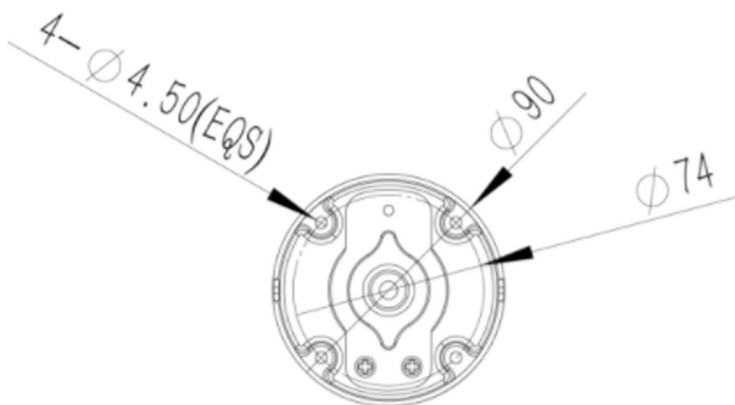

SD Card Slot	/
RS485	/
General	
Housing	IP67
Anti-cut Bracket	YES
IR Cut Filter	YES
Operation Temperature	-20°C ~ +60°C RH95% Max
Storage Temperature	-20°C ~ +60°C RH95% Max
Power Source	DC12V±10%,950mA
Dimension	211(W) x 92(H) x 90(D)mm
Weight	1.4KG

Made in Taiwan

Analog Camera, IP Camera
Dome & Bullet Cameras
Hidden Cameras
4K Cameras
PTZ Cameras

Panoramic Camera
4K Action Camera | Car Cameras
Battery Cameras
WiFi Door Bells
Hidden Cameras

Fingerprint | Face | Card |
Access PIN Reader
Electromagnetic Lock
Exit Button | Break Glass
Video Door Intercom

PIXELS CONNECT PTE LTD

1013, Geylang East Ave 3, #01-144 Singapore 389728

pixelsconnect@gmail.com | www.pixelsconnect.com.sg | Tel:+65 6440 0023