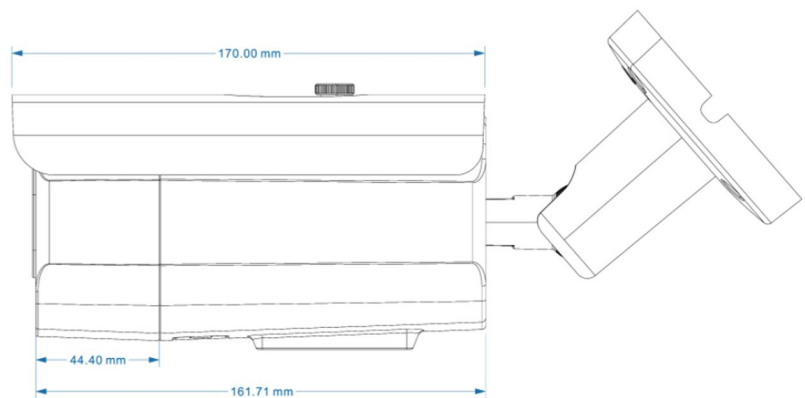

Language	Chinese Simplified, Chinese Traditional, English, Bulgarian, Polish, Arabic, German, Russian, French, Korean, Portuguese, Japanese, Turkish, Spanish, Hebrew, Italian, Netherlands, Czech, Vietnamese
Interface	
Audio	Audio IN/OUT by Line
Alarm	1 Channel Input/Output
SD Card Slot	Support Max 512GB
RS485	Support
General	
Housing	IP67
Anti-cut Bracket	YES
IR Cut Filter	YES
Operation Temperature	-20°C ~ +60°C RH95% Max
Storage Temperature	-20°C ~ +60°C RH95% Max
Power Source	DC12V±10%,950mA
Dimension	170(W) x 110(H) x 101(D)mm
Weight	1.6Kgs (Without bracket)

Made in Taiwan

CCTV

Analog Camera, IP Camera
Dome & Bullet Cameras
Hidden Cameras
4K Cameras
PTZ Cameras

**Wireless
Cameras**

Panoramic Camera
4K Action Camera | Car Cameras
Battery Cameras
WiFi Door Bells
Hidden Cameras

**Biometric
Devices**

Fingerprint | Face | Card |
Access PIN Reader
Electromagnetic Lock
Exit Button | Break Glass
Video Door Intercom

PIXELS CONNECT PTE LTD

1013, Geylang East Ave 3, #01-144 Singapore 389728

pixelsconnect@gmail.com | www.pixelsconnect.com.sg | Tel:+65 6440 0023