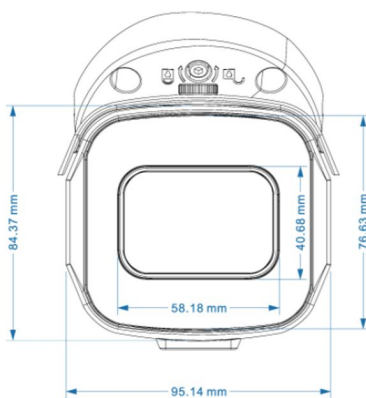

Language	Chinese Simplified, Chinese Traditional, English, Bulgarian, Polish, Arabic, German, Russian, French, Korean, Portuguese, Japanese, Turkish, Spanish, Hebrew, Italian, Netherlands, Czech, Vietnamese
Interface	
Audio	Audio IN/OUT by Line
Alarm	1 Channel Input/Output
SD Card Slot	Support Max 512GB
RS485	Support
General	
Housing	IP67
Anti-cut Bracket	YES
IR Cut Filter	YES
Operation Temperature	-20°C ~ +60°C RH95% Max
Storage Temperature	-20°C ~ +60°C RH95% Max
Power Source	DC12V±10%,950mA
Dimension	170(W) x 110(H) x 101(D)mm
Weight	1.6Kgs (Without bracket)

Made in Taiwan

CCTV

Analog Camera, IP Camera
Dome & Bullet Cameras
Hidden Cameras
4K Cameras
PTZ Cameras

**Wireless
Cameras**

Panoramic Camera
4K Action Camera | Car Cameras
Battery Cameras
WiFi Door Bells
Hidden Cameras

**Biometric
Devices**

Fingerprint | Face | Card |
Access PIN Reader
Electromagnetic Lock
Exit Button | Break Glass
Video Door Intercom

PIXELS CONNECT PTE LTD

1013, Geylang East Ave 3, #01-144 Singapore 389728

pixelsconnect@gmail.com | www.pixelsconnect.com.sg | Tel:+65 6440 0023